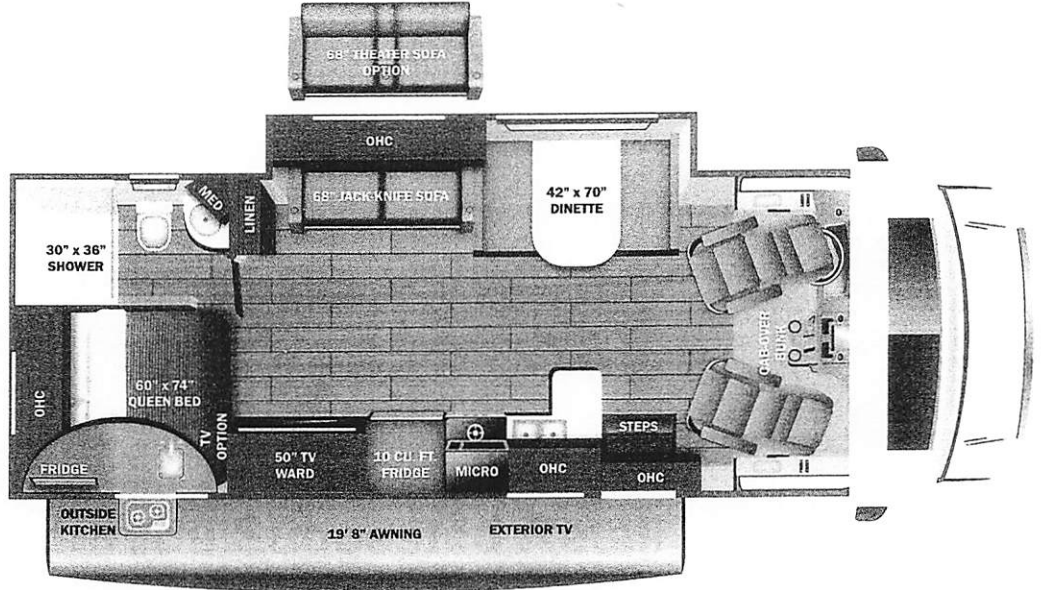

Base price	159,818.00
FARMHOUSE DECOR	443.00
BLUE ICE GRAPHICS PACKAGE	n/c
USA STANDARDS	n/c
25 FD E45 14500 158"	
7.3L WHITE SC10	n/c
CUSTOMER VALUE PACKAGE	6,000.00
HYDRAULIC AUTO LEVELING	
JACKS	3,893.00
200W ROOF MOUNTED SOLAR	
PANEL W/2ND HOUSE BATTERY	893.00
STANDARD HOUSE BATTERY	n/c
FOLDING WINDSHIELD SUN	
SHADE	488.00
THEATER SEATING SOFA	743.00

### DIMENSIONS

Exterior height:.....140.00"  
Exterior width:.....100.00"