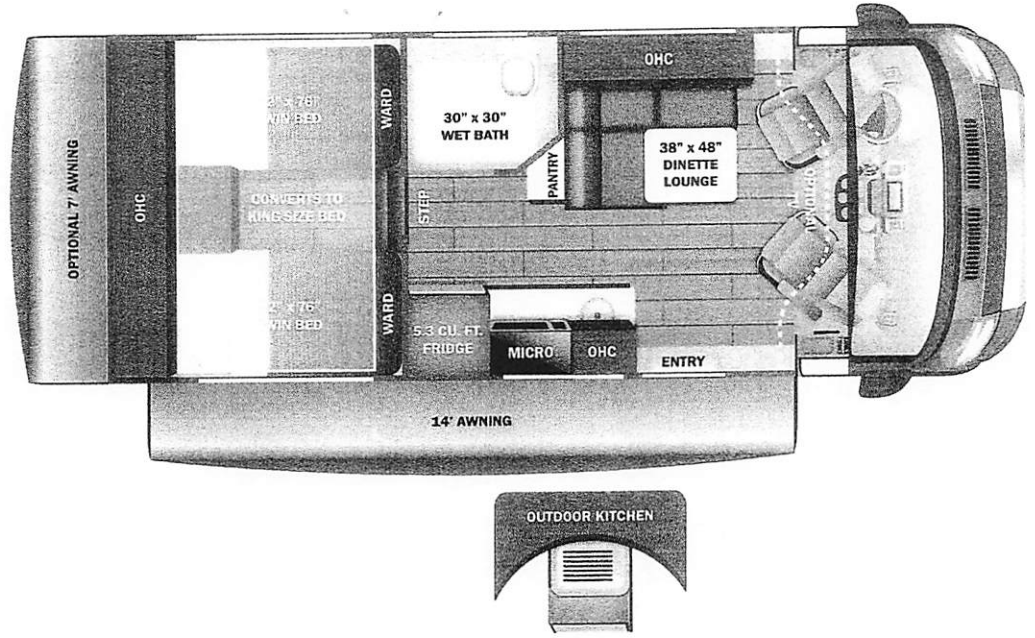

Base price	223,793.00
OAKLEY DECOR	n/c
SIERRA GRAPHICS PACKAGE	n/c
USA STANDARDS	n/c
CUSTOMER VALUE PACKAGE	20,400.00
CAB TV	675.00
OUTDOOR KITCHEN	1,943.00
NO POPTOP	n/c
PATIO AWNING	n/c
REAR AWNING	1,193.00

OWERMISER™ water management
 tanks

UNIT TOTAL

248,004.00

DEALER INSTALLED OPTIONS

Manufacturer's Suggested Retail Price \$248,004.00

TOTAL AMOUNT DOES NOT INCLUDE STATE AND LOCAL TAXES OR LICENSE FEES. THE PRICE SHOWN ABOVE MAY OR MAY NOT BE REPRESENTATIVE OF THE ACTUAL SELLING PRICE OF SIMILAR RECREATIONAL VEHICLES IN YOUR AREA.

ITER
CTOR DRIVE
3905

Equipment

INCLUDED ON THIS VEHICLE
EQUIPMENT

- 223,793.00
- n/c
- n/c
- n/c
- 20,400.00
- 675.00
- 1,943.00
- n/c
- n/c
- 1,193.00

DIMENSIONS

Exterior height:.....133.00"
 Exterior width:.....85.00"