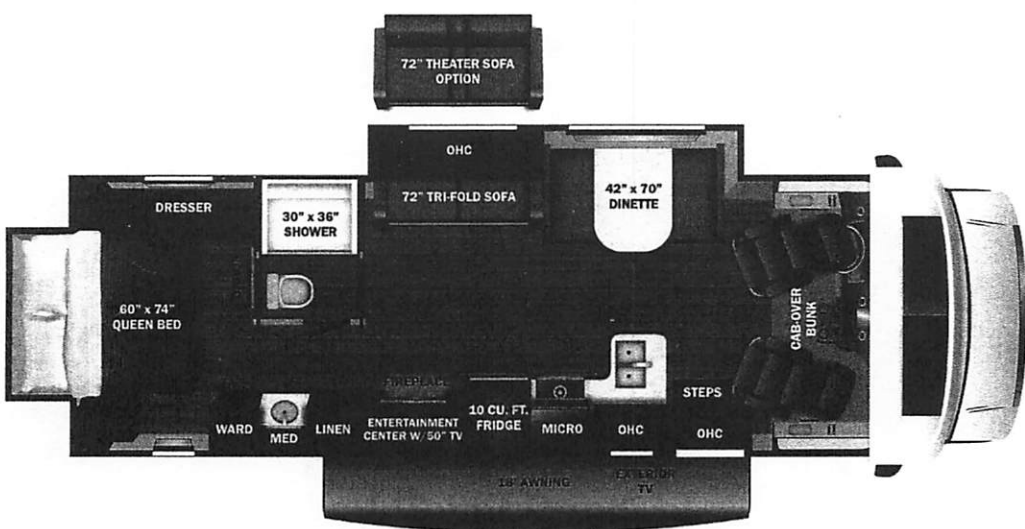

Manufacturer's Suggested Retail Price

$177,535.00

TOTAL AMOUNT DOES NOT INCLUDE STATE AND LOCAL TAXES OR LICENSE FEES. THE PRICE SHOWN ABOVE MAY OR MAY NOT BE REPRESENTATIVE OF THE ACTUAL SELLING PRICE OF SIMILAR RECREATIONAL VEHICLES IN YOUR AREA.

DIMENSIONS

Exterior height:.....140.00"
Exterior width:.....100.00"

CAPACITIES

Fresh water tank (gals.):...43.50
Gray water tank (gals.):...41.00
Black water/toilet tank (gals.):.....31.00
Propane (lbs.):.....41
Propane (gals.):.....9
Water heater (gals.):.....6.00

TIRES

Tire size (front):.....LT225/75R16E
Tire size (mid):.....
Tire size (rear):.....LT225/75R16E

Some dimensions may be rounded and may vary from the actual dimensions*
*Weights may be estimated calculations and may vary from the actual weight
- refer to the vehicle weight labels for actual weights***
Floorplans, features and specifications are subject to change without notice.*