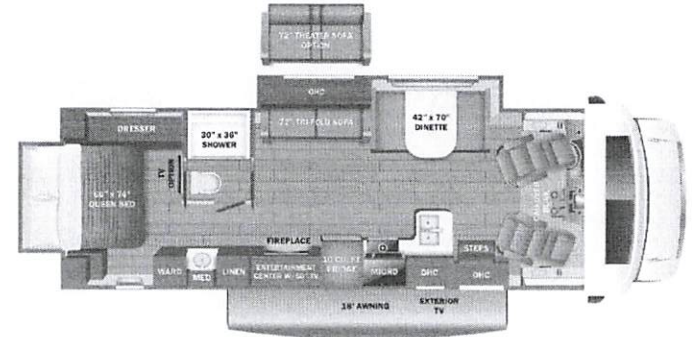

DIMENSIONS

Exterior height:.....140.00"
Exterior width:.....100.00"

CAPACITIES

Fresh water tank (gals.):...43.50
Gray water tank (gals.):...41.00
Black water/toilet tank (gals.):.....31.00
Propane (lbs.):.....41
Propane (gals.):.....9
Water heater (gals.):.....6.00

TIRES

Tire size (front):.....LT225/75R16E
Tire size (mid):.....
Tire size (rear):.....LT225/75R16E

Some dimensions may be rounded and may vary from the actual dimensions

Weights may be estimated calculations and may vary from the actual weight - refer to the vehicle weight labels for actual weights

Floorplans, features and specifications are subject to change without notice.