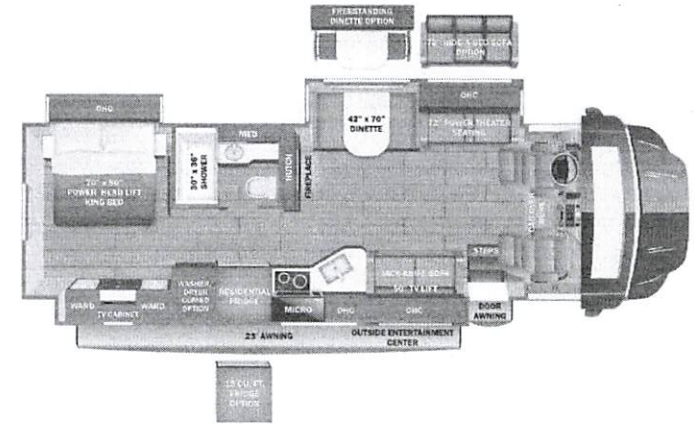

Manufacturer's Suggested Retail Price

$382,966.00

TOTAL AMOUNT DOES NOT INCLUDE STATE AND LOCAL TAXES OR LICENSE FEES. THE PRICE SHOWN ABOVE MAY OR MAY NOT BE REPRESENTATIVE OF THE ACTUAL SELLING PRICE OF SIMILAR RECREATIONAL VEHICLES IN YOUR AREA.