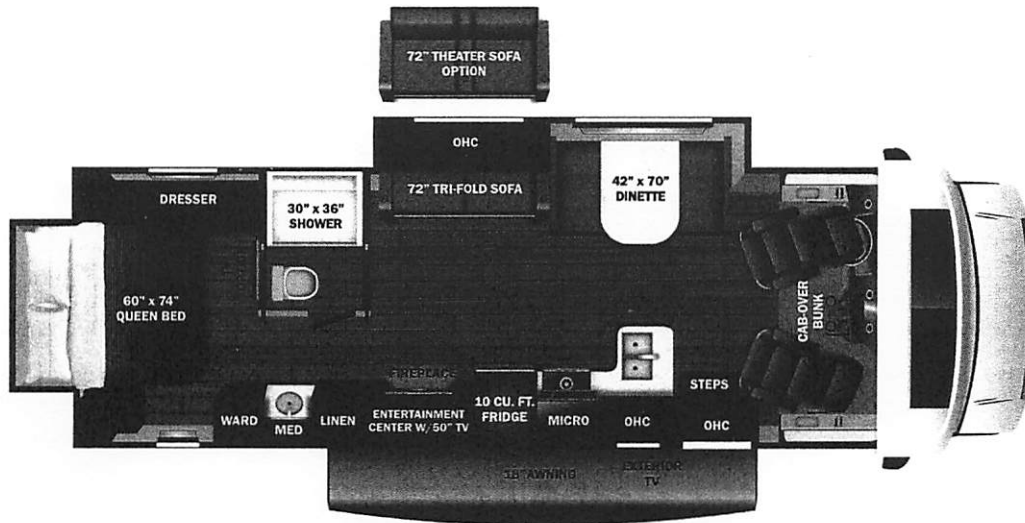

Manufacturer's Suggested Retail Price

$184,728.00

TOTAL AMOUNT DOES NOT INCLUDE STATE AND LOCAL TAXES OR LICENSE FEES. THE PRICE SHOWN ABOVE MAY OR MAY NOT BE REPRESENTATIVE OF THE ACTUAL SELLING PRICE OF SIMILAR RECREATIONAL VEHICLES IN YOUR AREA.

DIMENSIONS

Exterior height:.....140.00"
Exterior width:.....100.00"

CAPACITIES

Fresh water tank (gals.):...43.50
Gray water tank (gals.):...41.00
Black water/toilet tank (gals.):.....31.00
Propane (lbs.):.....41
Propane (gals.):.....9
Water heater (gals.):.....6.00

TIRES

Tire size (front):.....LT225/75R16E
Tire size (mid):.....
Tire size (rear):.....LT225/75R16E

*Some dimensions may be rounded and may vary from the actual dimensions***
Weights may be estimated calculations and may vary from the actual weight
refer to the vehicle weight labels for actual weights***
Floorplans, features and specifications are subject to change without notice.*