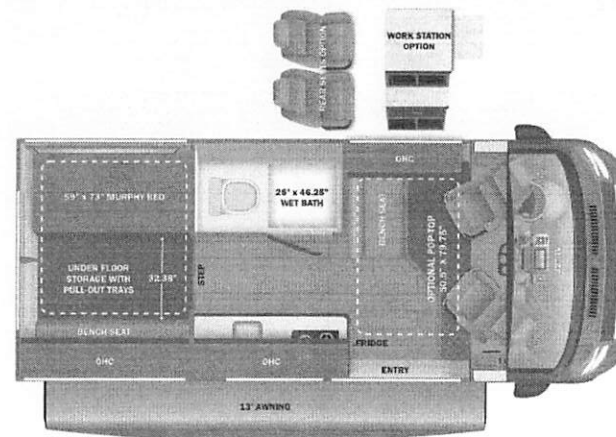

Manufacturer's Suggested Retail Price

$183,855.00

TOTAL AMOUNT DOES NOT INCLUDE STATE AND LOCAL TAXES OR LICENSE FEES. THE PRICE SHOWN ABOVE MAY OR MAY NOT BE REPRESENTATIVE OF THE ACTUAL SELLING PRICE OF SIMILAR RECREATIONAL VEHICLES IN YOUR AREA.