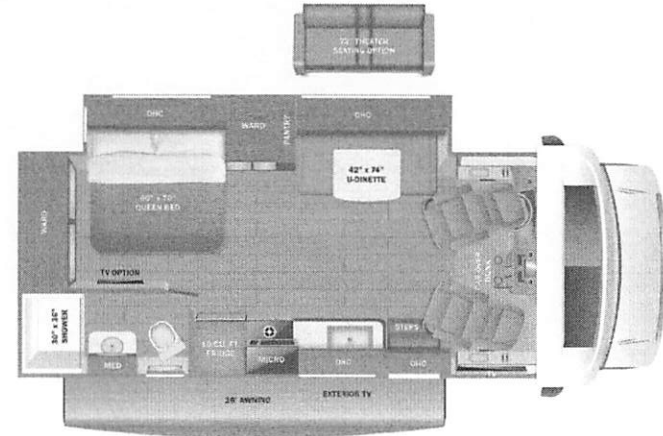

LN224298

ENTEGRA
COACH®

Odyssey

Serial #: 1JSLECBM3T1EB8360
Model: 24B ODYSSEY MHC
VIN#: 1FDXE4FN3TDD42819
Model Year: 2026 Dealer Name: LA MESA RV CENTER
9650 KELLY TRACTOR DRIVE
FT. MYERS, FL 33905
USA

Manufacturer's Suggested Retail Price

$182,117.00

TOTAL AMOUNT DOES NOT INCLUDE STATE AND LOCAL TAXES OR LICENSE FEES. THE PRICE SHOWN ABOVE MAY OR MAY NOT BE REPRESENTATIVE OF THE ACTUAL SELLING PRICE OF SIMILAR RECREATIONAL VEHICLES IN YOUR AREA.

Standard Equipment

Optional Equipment

THE FOLLOWING ITEMS ARE STANDARD ON THIS MODEL

OPTIONAL EQUIPMENT INSTALLED ON THIS VEHICLE BY MANUFACTURER

1. **STANDARD INTERIOR EQUIPMENT**
2. Swivel driver and passenger seats
   - Remote-controlled, side-view mirrors
   - Tilt steering wheel
   - Cruise control
   - Hill start assist
   - Electronic stability control
   - Traction control
   - Automatic emergency braking (AEB)
   - SecurILock® anti-theft ignition
   - Auxiliary start switch
   - Power windows and door locks
   - Driver and passenger airbags
   - Privacy curtain for cab area
   - Remote keyless cab entry
   - Custom-molded ABS surround in cab-over area
   - Overhead bunk with 750 lb. capacity and safety net
   - 84 in. ceiling height
   - High-intensity recessed LED lights
   - LED-ill. slideout fascia
   - Hardwood cabinet doors and drawer fronts
   - Ball-bearing drawer guides
   - Interior entrance door grab handle
   - Interior command center
   - Pleated blackout shades
   - 15,000 BTU ducted A/C
   - 30,000 BTU auto-ignition furnace
   - Electric fireplace (26M, 30Z)
   - 6 gal. gas/electric DSI auto-ignition water heater
   - Entegra-exclusive, easy-operation legless dinette table
   - 2-point lap safety belts in all designated seating locations
   - JBL® audio system
   - 10.6 cu. ft. refrigerator
   - All-in-one cooktop and oven
   - Residential-size microwave
   - LED-ill kitchen counter tops
   - Recessed stainless steel kitchen sink with cutting board sink cover
   - Decorative kitchen backsplash
   - Pop-up charging station with 120V outlet and USB plugs
   - Queen-size bed with bedspread (24B, 25R, 29V, 30Z, 31F)
   - King size bed with bedspread (27U)
   - Queen-size power Murphy bed (26M)
   - USB port and wireless charging in nightstands (27U, 29V, 30Z, 31F)
   - USB port in cabinet over bed (24B, 25R, 26M)
   - Under-bed storage (select models)
   - Bedroom TV prep
   - Large wardrobes
   - Bunks with industry-exclusive, 300 lb. capacity each (31F)
   - Wall-mounted tablet holder in each bunk (31F)
   - Shower with decorative surround, glass door, skylight and light
   - Recessed stainless steel bathroom sink
   - Porcelain toilet with foot flush
   - Powered roof vent in bathroom with wall switch
   - Smoke alarm
   - Carbon monoxide detector
   - Fire extinguisher

Base price	170,460.00
ASHBROOK DECOR	n/c
ALLOY GRAPHICS PACKAGE	n/c
USA STANDARDS	n/c
26 FORD E45 14500 158"	
7.3L TD307	
CUSTOMER VALUE PACKAGE	6,000.00
BEDROOM TV	383.00
HYDRAULIC AUTO LEVELING JACKS	3,893.00
200W ROOF MOUNTED SOLAR PANEL W/2ND HOUSE BATTERY	893.00
STANDARD HOUSE BATTERY	n/c
FOLDING WINDSHIELD SUN SHADE	488.00
DINETTE	n/c

UNIT TOTAL **182,117.00**

DEALER INSTALLED OPTIONS

DIMENSIONS

Exterior height:.....140.00"
Exterior width:.....100.00"

CAPACITIES

Fresh water tank (gals.):...42.50
Gray water tank (gals.):...40.00
Black water/toilet tank (gals.):...31.00
Propane (lbs.):...41
Propane (gals.):...9
Water heater (gals.):...6.00

TIRES

Tire size (front):.....LT225/75R16E
Tire size (mid):.....
Tire size (rear):.....LT225/75R16E