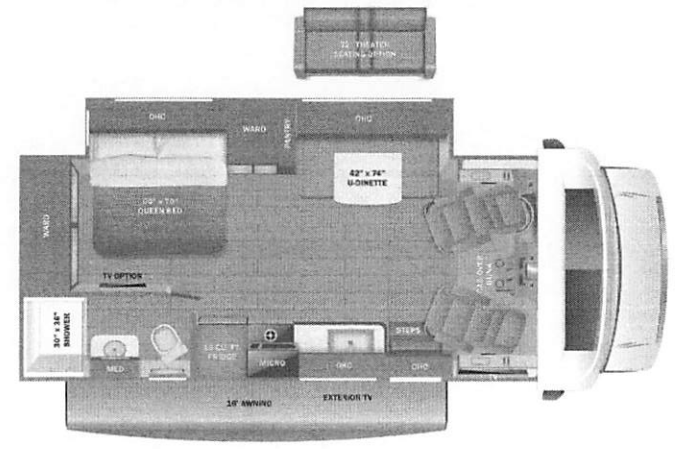

Manufacturer's Suggested Retail Price

$177,453.00

TOTAL AMOUNT DOES NOT INCLUDE STATE AND LOCAL TAXES OR LICENSE FEES. THE PRICE SHOWN ABOVE MAY OR MAY NOT BE REPRESENTATIVE OF THE ACTUAL SELLING PRICE OF SIMILAR RECREATIONAL VEHICLES IN YOUR AREA.