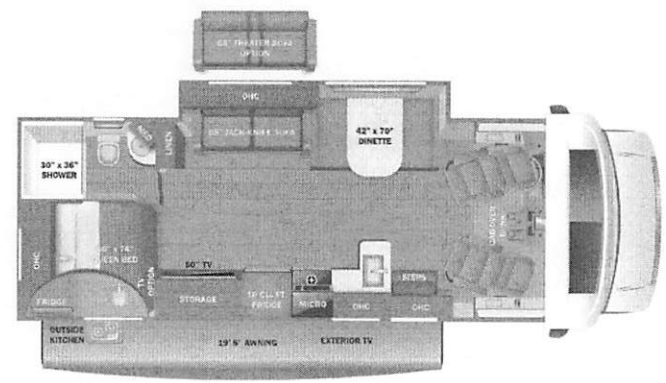

DIMENSIONS

Exterior height:.....140.00"
Exterior width:.....100.00"

TIRES

Tire size (front):.....LT225/75R16E
Tire size (mid):.....
Tire size (rear):.....LT225/75R16E

CAPACITIES

Fresh water tank (gals.):...38.00
Gray water tank (gals.):...41.00
Black water/toilet tank (gals.):...32.00
Propane (lbs.):...41
Propane (gals.):...9
Water heater (gals.):...6.00

Some dimensions may be rounded and may vary from the actual dimensions
Weights may be estimated calculations and may vary from the actual weight - refer to the vehicle weight labels for actual weights
Floorplans, features and specifications are subject to change without notice.