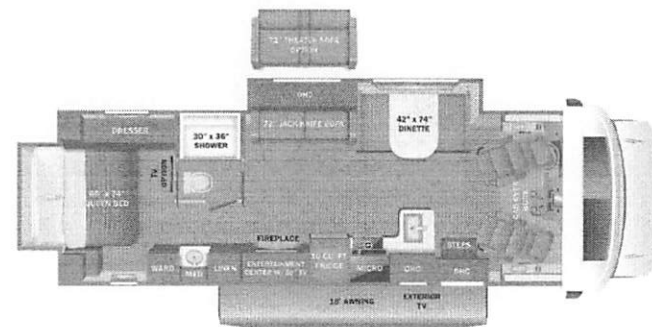

DIMENSIONS

Exterior height:.....140.00"
Exterior width:.....100.00"

CAPACITIES

Fresh water tank (gals.):...43.50
Gray water tank (gals.):...41.00
Black water/toilet tank (gals.):...31.00
Propane (lbs.):...41
Propane (gals.):...9
Water heater (gals.):...6.00

TIRES

Tire size (front):.....LT225/75R16E
Tire size (mid):.....
Tire size (rear):.....LT225/75R16E

Some dimensions may be rounded and may vary from the actual dimensions

Weights may be estimated calculations and may vary from the actual weight - refer to the vehicle weight labels for actual weights

Floorplans, features and specifications are subject to change without notice.