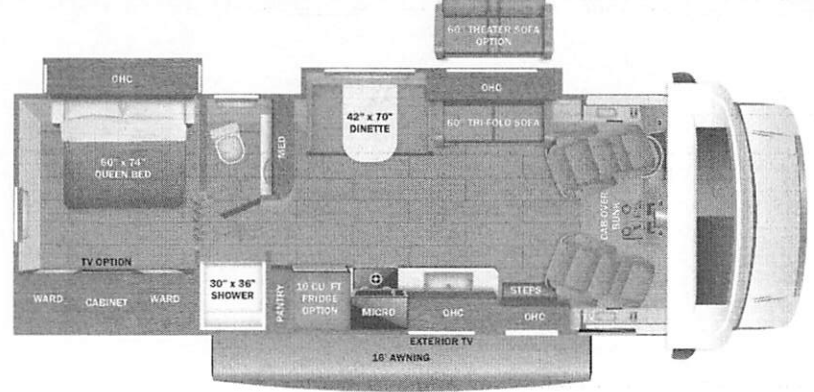

Esteem

Serial #: 1JSLECBR0T1BV8290
Model: 29V ESTEEM MHC
VIN#: 1FDXE4FN3TDD43498
Model Year: 2026 Dealer Name: LA MESA RV CENTER
9650 KELLY TRACTOR DRIVE
FT. MYERS, FL 33905
USA

Manufacturer's Suggested Retail Price $215,493.00

TOTAL AMOUNT DOES NOT INCLUDE STATE AND LOCAL TAXES OR LICENSE FEES. THE PRICE SHOWN ABOVE MAY OR MAY NOT BE REPRESENTATIVE OF THE ACTUAL SELLING PRICE OF SIMILAR RECREATIONAL VEHICLES IN YOUR AREA.