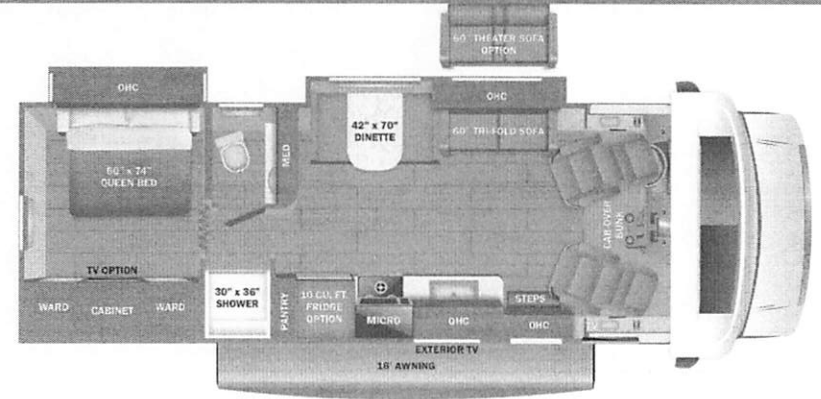

Esteem

Serial #: 1JSLECBR4T1BV8311
Model: 29V ESTEEM MHC
VIN#: 1FDXE4FN7TDD43665
Model Year: 2026 Dealer Name: LA MESA RV CENTER
9650 KELLY TRACTOR DRIVE
FT. MYERS, FL 33905
USA

Manufacturer's Suggested Retail Price

$215,493.00

TOTAL AMOUNT DOES NOT INCLUDE STATE AND LOCAL TAXES OR LICENSE FEES. THE PRICE SHOWN ABOVE MAY OR MAY NOT BE REPRESENTATIVE OF THE ACTUAL SELLING PRICE OF SIMILAR RECREATIONAL VEHICLES IN YOUR AREA.