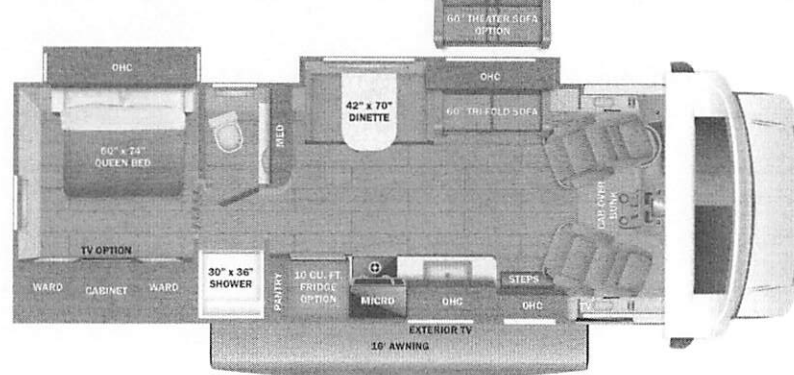

LN225345

ENTEGRA
COACH®

Esteem

Serial #: 1JSLECBR4T1BV8308
Model: 29V ESTEEM MHC
VIN#: 1FDXE4FN9TDD43649
Model Year: 2026 Dealer Name: LA MESA RV CENTER
9650 KELLY TRACTOR DRIVE
FT. MYERS, FL 33905
USA

Manufacturer's Suggested Retail Price

$215,493.00

TOTAL AMOUNT DOES NOT INCLUDE STATE AND LOCAL TAXES OR LICENSE FEES. THE PRICE SHOWN ABOVE MAY OR MAY NOT BE REPRESENTATIVE OF THE ACTUAL SELLING PRICE OF SIMILAR RECREATIONAL VEHICLES IN YOUR AREA.

Standard Equipment

Optional Equipment

THE FOLLOWING ITEMS ARE STANDARD ON THIS MODEL

OPTIONAL EQUIPMENT INSTALLED ON THIS VEHICLE BY MANUFACTURER

STANDARD EXTERIOR EQUIPMENT

STANDARD INTERIOR EQUIPMENT

CUSTOMER VALUE PACKAGE

Base price	191,543.00
OAKRIDGE DECOR	n/c
OXFORD FULL BODY PAINT	11,993.00
USA STANDARDS	n/c
26 FORD E45 14500 158* 7.3L TD307	n/c
CUSTOMER VALUE PACKAGE	9,000.00
BEDROOM TV	383.00
DUAL 13.5K ACS W/O HEAT PUMP	1,193.00
10 CU. FT. 12V REFRIGERATOR	n/c
NON-BLACKOUT STEEL RIMS	n/c
STANDARD HOUSE BATTERY	n/c
FOLDING WINDSHIELD SUN SHADE	488.00
THEATER SEATING SOFA	893.00

UNIT TOTAL 215,493.00

DEALER INSTALLED OPTIONS

DIMENSIONS

Exterior height:.....140.00"
Exterior width:.....100.00"

CAPACITIES

Fresh water tank (gals.):...47.00
Gray water tank (gals.):...41.00
Black water/toilet tank (gals.):...32.00
Propane (lbs.):...56
Propane (gals.):...13
Water heater (gals.):...0.00

TIRES

Tire size (front):.....LT225/75R16E
Tire size (mid):.....
Tire size (rear):.....LT225/75R16E

Some dimensions may be rounded and may vary from the actual dimensions
Weights may be estimated calculations and may vary from the actual weight - refer to the vehicle weight labels for actual weights
Floorplans, features and specifications are subject to change without notice.