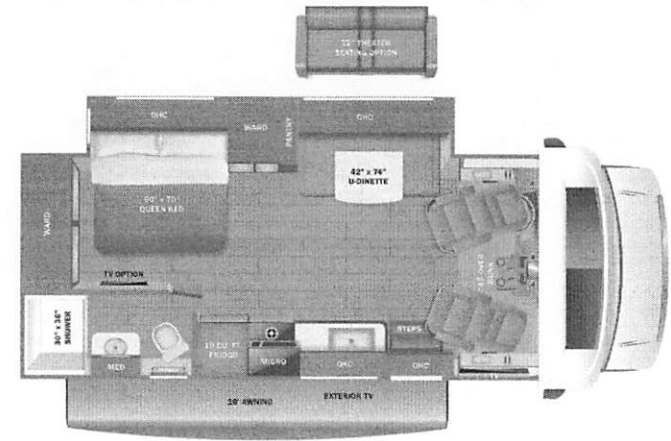

DIMENSIONS

Exterior height:.....140.00"
Exterior width:.....100.00"

CAPACITIES

Fresh water tank (gals.)....42.50
Gray water tank (gals.)....40.00
Black water/toilet tank (gals.).....31.00
Propane (lbs.).....41
Propane (gals.).....9
Water heater (gals.).....6.00

TIRES

Tire size (front):.....LT225/75R16E
Tire size (mid):.....
Tire size (rear):.....LT225/75R16E

Some dimensions may be rounded and may vary from the actual dimensions
Weights may be estimated calculations and may vary from the actual weight - refer to the vehicle weight labels for actual weights
Floorplans, features and specifications are subject to change without notice.