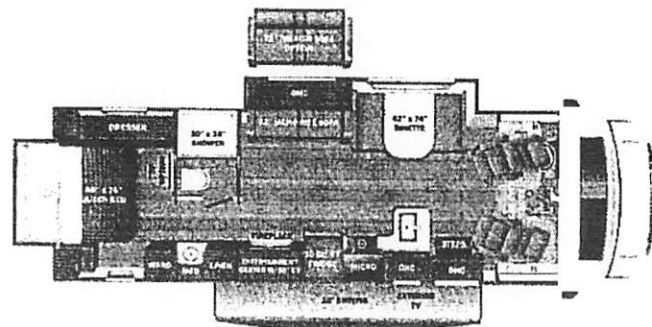

LN225491

ENTEGR A
COACH

Odyssey

Serial #: 1JSLECBR8V1EZ8063
Model: 30Z ODYSSEY MHC
VIN#: 1FDXE4FN4TDD43364
Model Year: 2027 Dealer Name: LA MESA RV CENTER
9650 KELLY TRACTOR DRIVE
FT. MYERS, FL 33905
USA

Manufacturer's Suggested Retail Price

$206,792.00

TOTAL AMOUNT DOES NOT INCLUDE STATE AND LOCAL TAXES OR LICENSE FEES. THE PRICE SHOWN ABOVE MAY OR MAY NOT BE REPRESENTATIVE OF THE ACTUAL SELLING PRICE OF SIMILAR RECREATIONAL VEHICLES IN YOUR AREA.

Standard Equipment

Optional Equipment

THE FOLLOWING ITEMS ARE STANDARD ON THIS MODEL

OPTIONAL EQUIPMENT INSTALLED ON THIS VEHICLE BY MANUFACTURER

STANDARD EXTERIOR EQUIPMENT

STANDARD INTERIOR EQUIPMENT

Base price	164,063.00
GLENDALE DECOR	n/c
BLOOMINGTON FULL PAINT	n/c
USA STANDARDS	n/c
CUSTOMER VALUE PACKAGE	11,250.00
ESTEEM PACKAGE	25,500.00
DUAL 13.5K ACS	1,193.00
HYDRAULIC AUTO LEVELING JACKS	3,893.00
NON-BLACKOUT STEEL RIMS	n/c
STANDARD HOUSE BATTERY	n/c
200W ROOF MOUNTED SOLAR PANEL W/2ND HOUSE BATTERY	893.00
POWER THEATER SEATING SOFA - TRADITIONAL	n/c

UNIT TOTAL **206,792.00**

DEALER INSTALLED OPTIONS

DIMENSIONS

Exterior height:.....140.00"
Exterior width:.....100.00"

CAPACITIES

Fresh water tank (gals.):...43.50
Gray water tank (gals.):...41.00
Black water/toilet tank (gals.):...31.00
Propane (lbs.):...41
Propane (gals.):...9
Water heater (gals.):...6.00

TIRES

Tire size (front):.....LT225/75R16E
Tire size (mid):.....LT225/75R16E
Tire size (rear):.....LT225/75R16E

2+3
YEAR WARRANTY

Some dimensions may be rounded and may vary from the actual dimensions

Weights may be estimated calculations and may vary from the actual weight - refer to the vehicle weight labels for actual weights

Floorplans, features and specifications are subject to change without notice.