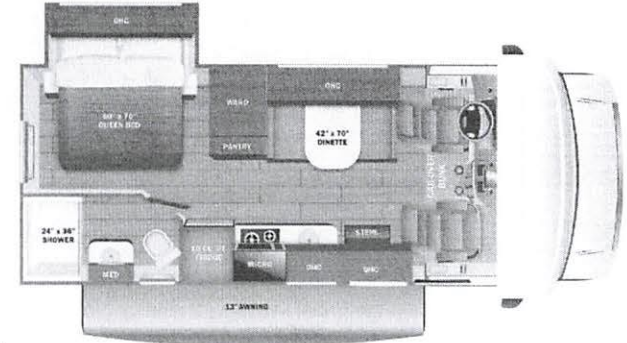

Manufacturer's Suggested Retail Price

$129,218.00

TOTAL AMOUNT DOES NOT INCLUDE STATE AND LOCAL TAXES OR LICENSE FEES. THE PRICE SHOWN ABOVE MAY OR MAY NOT BE REPRESENTATIVE OF THE ACTUAL SELLING PRICE OF SIMILAR RECREATIONAL VEHICLES IN YOUR AREA.