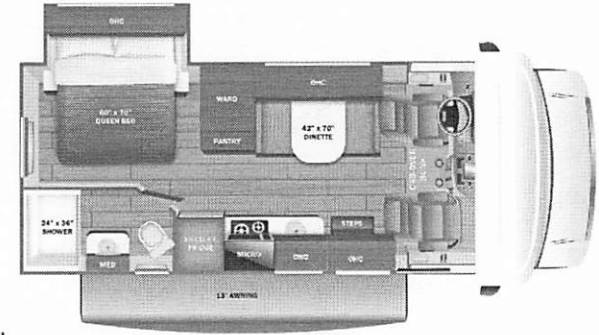

Manufacturer's Suggested Retail Price $129,218.00

TOTAL AMOUNT DOES NOT INCLUDE STATE AND LOCAL TAXES OR LICENSE FEES. THE PRICE SHOWN ABOVE MAY OR MAY NOT BE REPRESENTATIVE OF THE ACTUAL SELLING PRICE OF SIMILAR RECREATIONAL VEHICLES IN YOUR AREA.