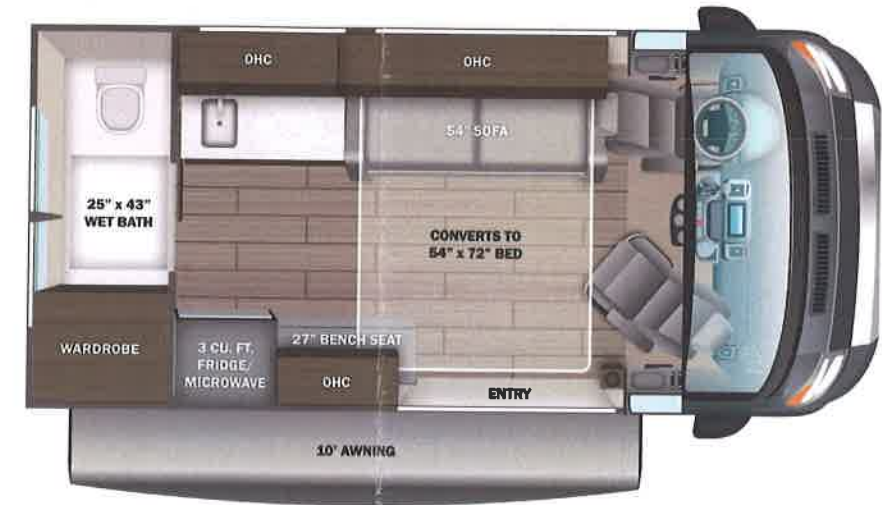

DIMENSIONS

Exterior height:.....111.00"
Exterior width:.....83.00"

CAPACITIES

Fresh water tank (gals.):...21.00
Gray water tank (gals.):...24.00
Black water/toilet tank (gals.):.....4.75
Propane (lbs.):.....0
Propane (gals.):.....0
Water heater (gals.):.....0.00

TIRES

Tire size (front):.....LT225/5R16E
Tire size (mid):.....
Tire size (rear):.....LT225/5R16E

Some dimensions may be rounded and may vary from the actual dimensions
Weights may be estimated calculations and may vary from the actual weight - refer to the vehicle weight labels for actual weights
Floorplans, features and specifications are subject to change without notice.