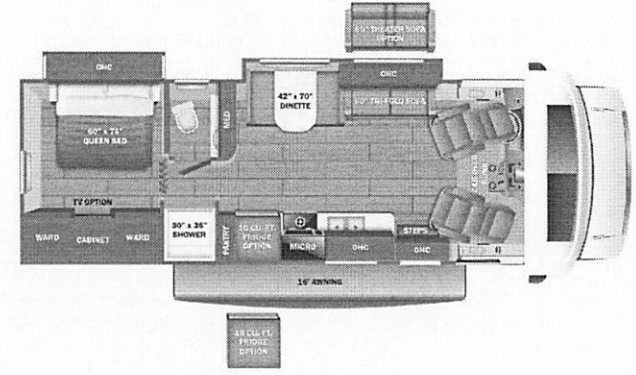

DEALER INSTALLED OPTIONS

Manufacturer's Suggested Retail Price $200,343.00

TOTAL AMOUNT DOES NOT INCLUDE STATE AND LOCAL TAXES OR LICENSE FEES. THE PRICE SHOWN ABOVE MAY OR MAY NOT BE REPRESENTATIVE OF THE ACTUAL SELLING PRICE OF SIMILAR RECREATIONAL VEHICLES IN YOUR AREA.