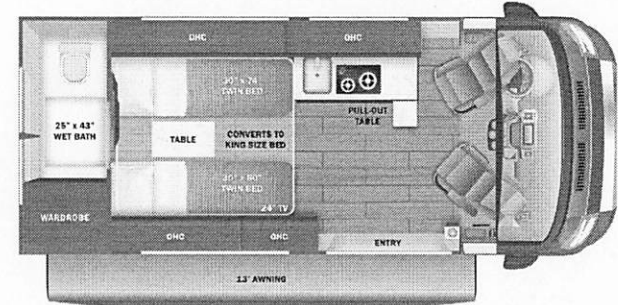

DEALER INSTALLED OPTIONS

Manufacturer's Suggested Retail Price $182,550.00

TOTAL AMOUNT DOES NOT INCLUDE STATE AND LOCAL TAXES OR LICENSE FEES. THE PRICE SHOWN ABOVE MAY OR MAY NOT BE REPRESENTATIVE OF THE ACTUAL SELLING PRICE OF SIMILAR RECREATIONAL VEHICLES IN YOUR AREA.