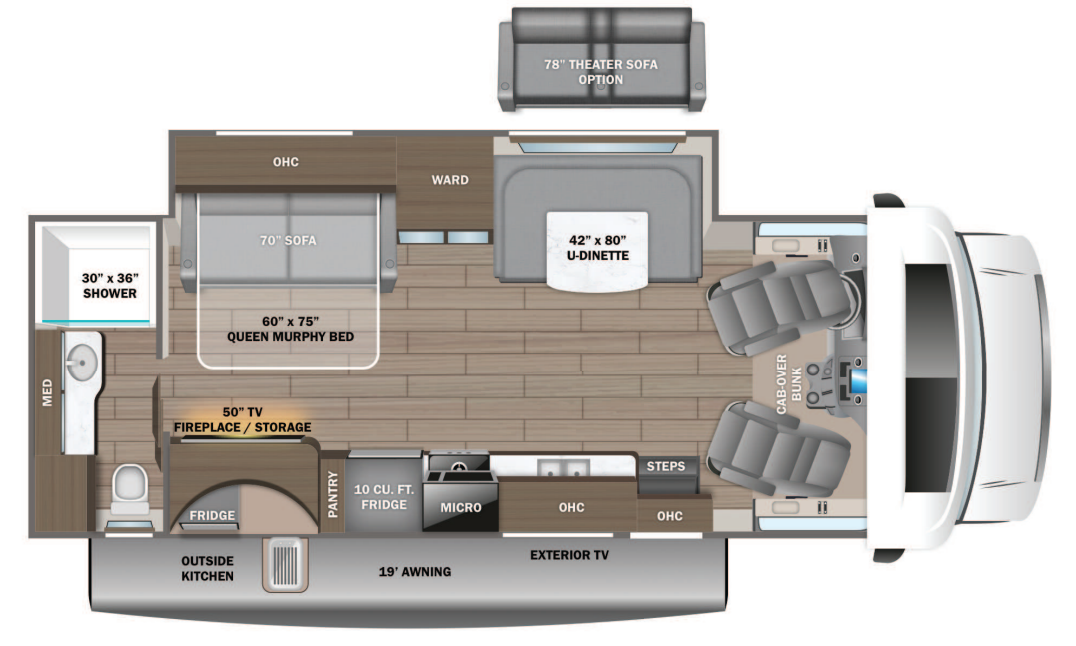

DIMENSIONS

Exterior height:.....140.00"
Exterior width:.....100.00"

CAPACITIES

Fresh water tank (gals.):...43.50
Gray water tank (gals.):...40.00
Black water/toilet tank (gals.):.....31.00
Propane (lbs.):.....41
Propane (gals.):......9
Water heater (gals.):.....6.00

TIRES

Tire size (front):.....LT225/75R16E
Tire size (mid):.....
Tire size (rear):.....LT225/75R16E

Some dimensions may be rounded and may vary from the actual dimensions

***Weights may be estimated calculations and may vary from the actual weight

- refer to the vehicle weight labels for actual weights***

Floorplans, features and specifications are subject to change without notice.