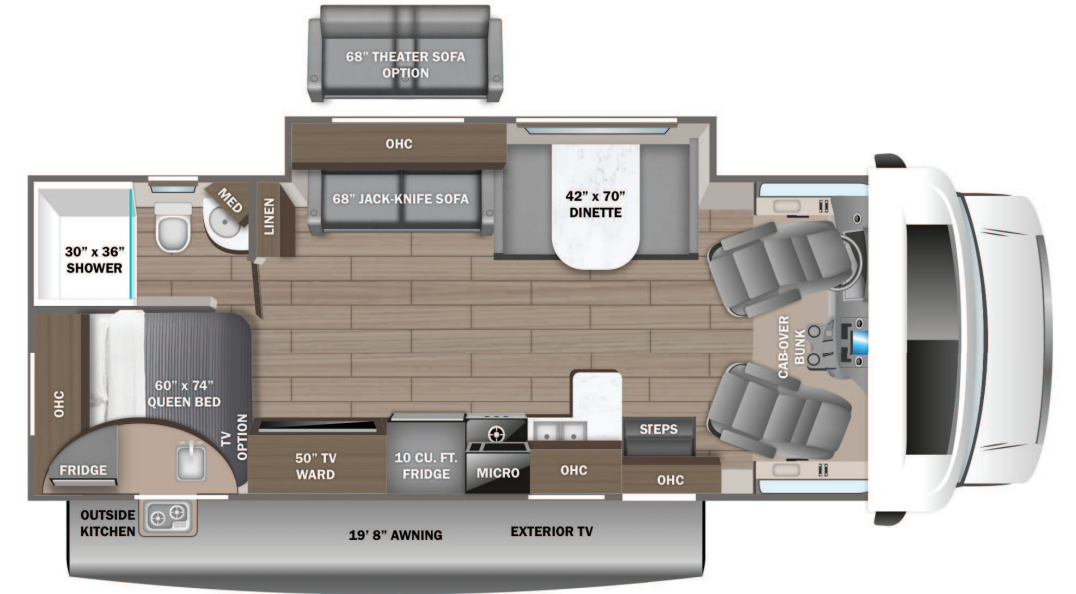

DIMENSIONS

Exterior height:.....140.00"
Exterior width:.....100.00"

CAPACITIES

Fresh water tank (gals.):...38.00
Gray water tank (gals.):...41.00
Black water/toilet tank (gals.):.....32.00
Propane (lbs.):.....41
Propane (gals.):.....9
Water heater (gals.):.....6.00

TIRES

Tire size (front):.....LT225/75R16E
Tire size (mid):.....
Tire size (rear):.....LT225/75R16E

Some dimensions may be rounded and may vary from the actual dimensions

***Weights may be estimated calculations and may vary from the actual weight

- refer to the vehicle weight labels for actual weights***

Floorplans, features and specifications are subject to change without notice.