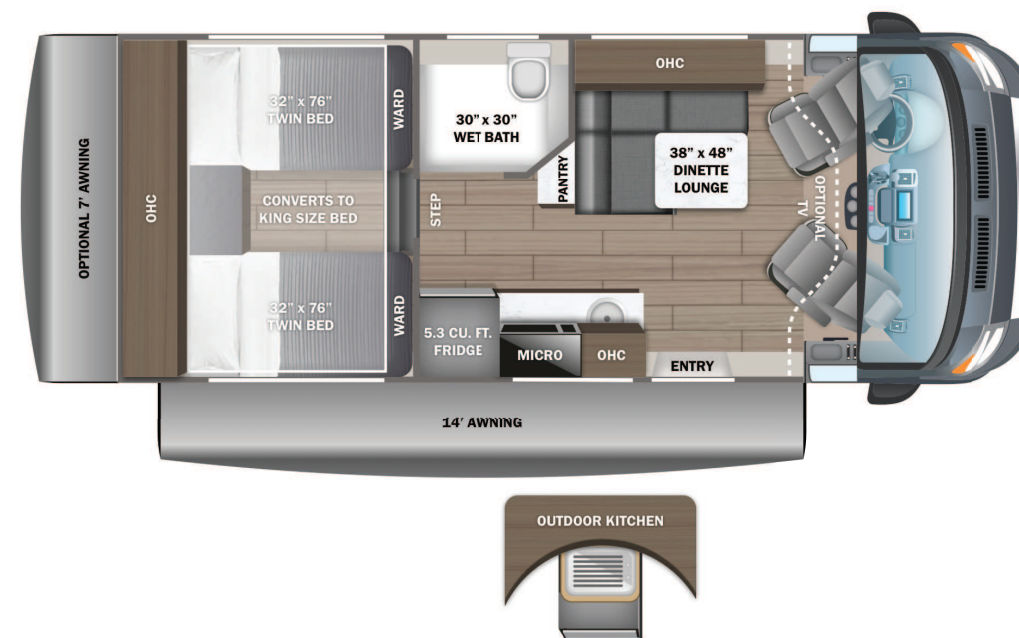

Condor

Serial #: 1JSLECBK2S1FT8118
Model: 22T CONDOR MHC
VIN#: 1FDUR8PG2RKB01924
Model Year: 2025 Dealer Name: LA MESA RV CENTER, INC.
1740 SOUTH MESA DRIVE
MESA, AZ 85210
USA

Manufacturer's Suggested Retail Price $248,004.00

TOTAL AMOUNT DOES NOT INCLUDE STATE AND LOCAL TAXES OR LICENSE FEES. THE PRICE SHOWN ABOVE MAY OR MAY NOT BE REPRESENTATIVE OF THE ACTUAL SELLING PRICE OF SIMILAR RECREATIONAL VEHICLES IN YOUR AREA.