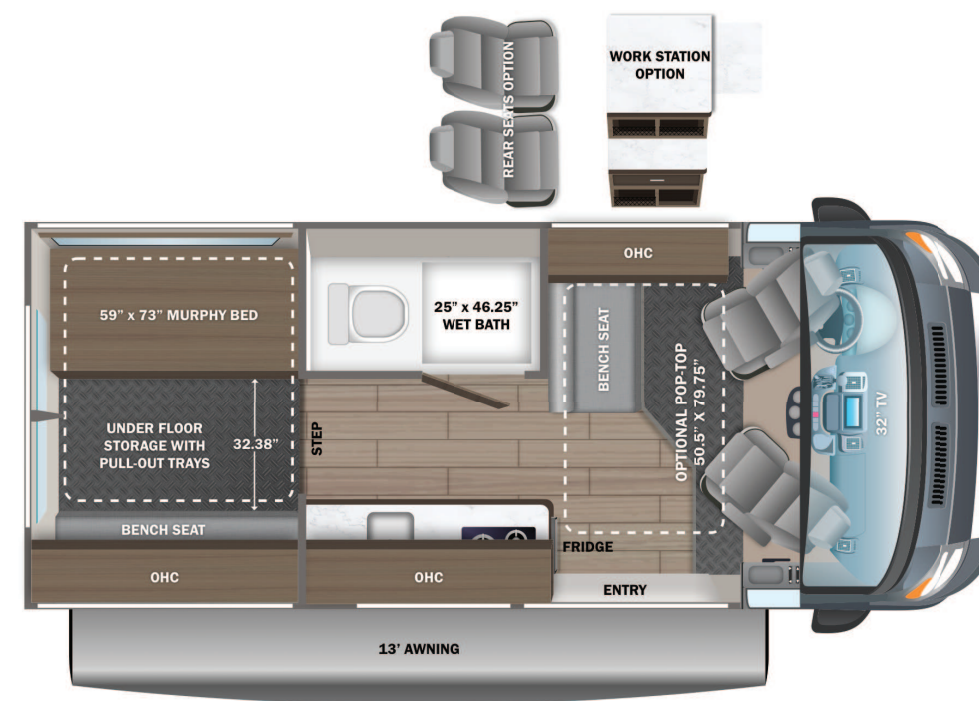

DIMENSIONS

Exterior height:.....111.00"
Exterior width:.....83.00"

CAPACITIES

Fresh water tank (gals.):...21.00
Gray water tank (gals.):...20.00
Black water/toilet tank (gals.):.....10.00
Propane (lbs.):.....20
Propane (gals.):.....4
Water heater (gals.):.....0.00

TIRES

Tire size (front):.....LT225/75R16E
Tire size (mid):.....
Tire size (rear):.....LT225/75R16E

Some dimensions may be rounded and may vary from the actual dimensions
Weights may be estimated calculations and may vary from the actual weight - refer to the vehicle weight labels for actual weights
Floorplans, features and specifications are subject to change without notice.