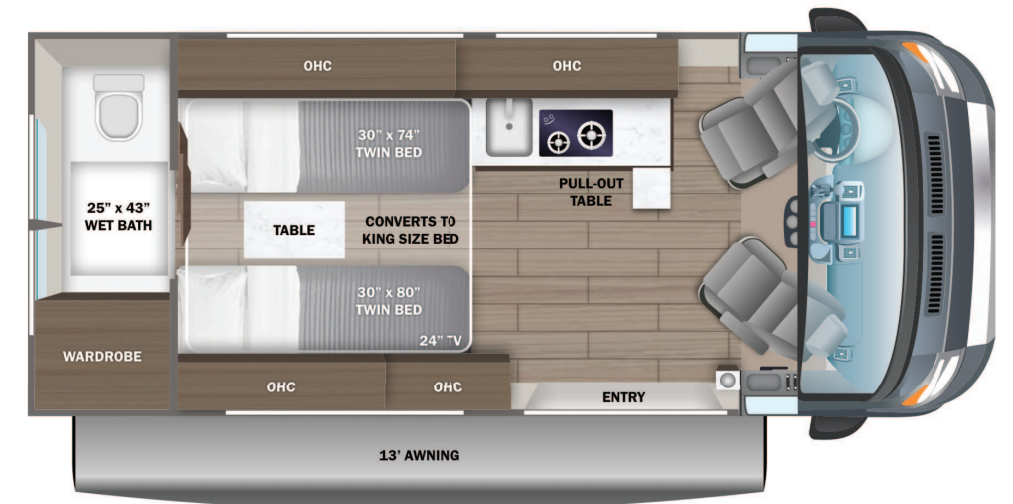

DIMENSIONS

Exterior height:.....111.00"
Exterior width:.....83.00"

CAPACITIES

Fresh water tank (gals.):...24.00
Gray water tank (gals.):...13.00
Black water/toilet tank (gals.):.....12.00
Propane (lbs.):.....20
Propane (gals.):.....4
Water heater (gals.):.....0.00

TIRES

Tire size (front):.....LT225/75R16E
Tire size (mid):.....
Tire size (rear):.....LT225/75R16E

Some dimensions may be rounded and may vary from the actual dimensions
Weights may be estimated calculations and may vary from the actual weight - refer to the vehicle weight labels for actual weights
Floorplans, features and specifications are subject to change without notice.