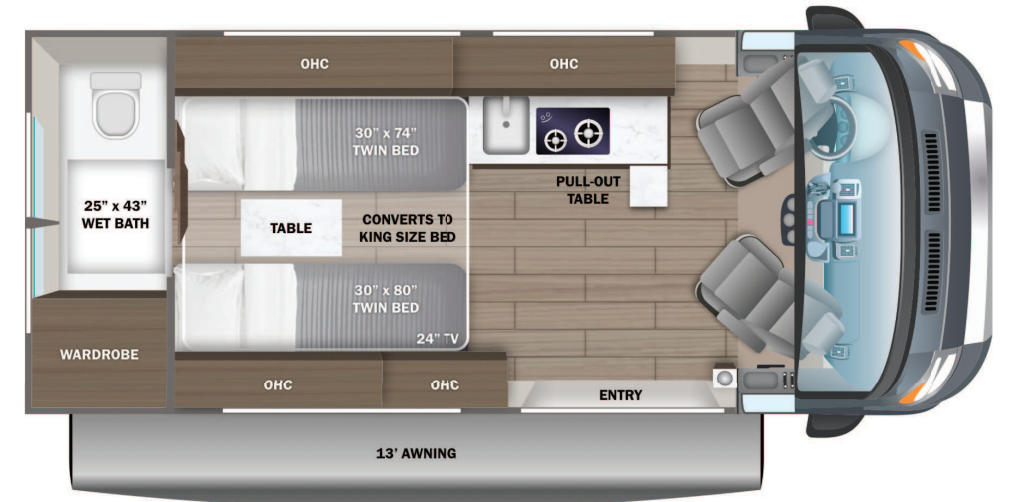

DIMENSIONS

Exterior height:.....111.00"
Exterior width:.....83.00"

CAPACITIES

Fresh water tank (gals.):...24.00
Gray water tank (gals.):...13.00
Black water/toilet tank (gals.):.....12.00
Propane (lbs.):.....20
Propane (gals.):.....4
Water heater (gals.):.....0.00

TIRES

Tire size (front):.....LT225/75R16E
Tire size (mid):.....
Tire size (rear):.....LT225/75R16E

Some dimensions may be rounded and may vary from the actual dimensions

***Weights may be estimated calculations and may vary from the actual weight

- refer to the vehicle weight labels for actual weights***

Floorplans, features and specifications are subject to change without notice.