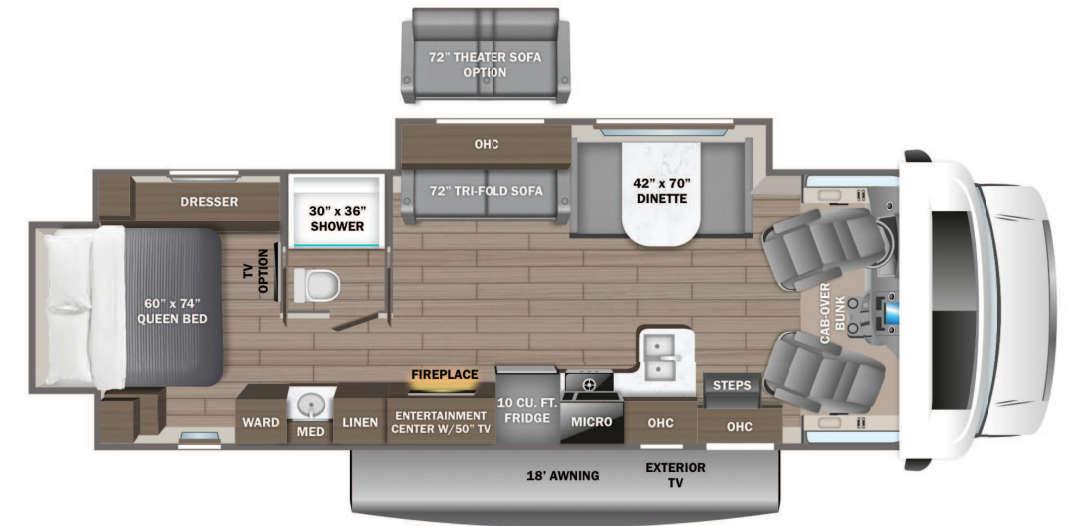

DIMENSIONS

Exterior height:.....140.00"
Exterior width:.....100.00"

CAPACITIES

Fresh water tank (gals.):...43.50
Gray water tank (gals.):...41.00
Black water/toilet tank (gals.):.....31.00
Propane (lbs.):.....41
Propane (gals.):.....9
Water heater (gals.):.....6.00

TIRES

Tire size (front):.....LT225/75R16E
Tire size (mid):.....
Tire size (rear):.....LT225/75R16E

Some dimensions may be rounded and may vary from the actual dimensions
Weights may be estimated calculations and may vary from the actual weight - refer to the vehicle weight labels for actual weights
Floorplans, features and specifications are subject to change without notice.