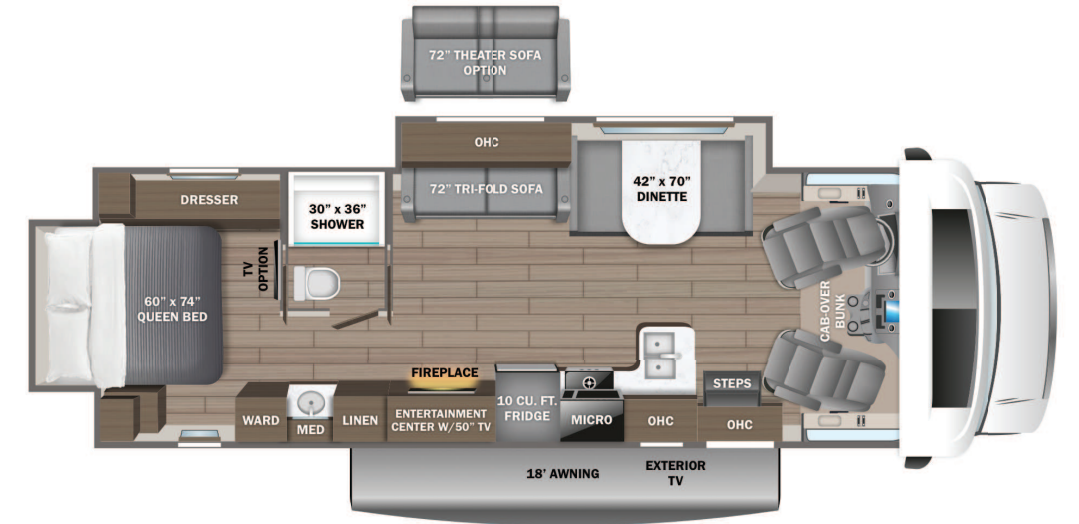

DIMENSIONS

Exterior height:.....140.00"
Exterior width:.....100.00"

CAPACITIES

Fresh water tank (gals.):...43.50
Gray water tank (gals.):...41.00
Black water/toilet tank (gals.):.....31.00
Propane (lbs.):.....41
Propane (gals.):.....9
Water heater (gals.):.....6.00

TIRES

Tire size (front):.....LT225/75R16E
Tire size (mid):.....
Tire size (rear):.....LT225/75R16E

Some dimensions may be rounded and may vary from the actual dimensions

***Weights may be estimated calculations and may vary from the actual weight

- refer to the vehicle weight labels for actual weights***

Floorplans, features and specifications are subject to change without notice.