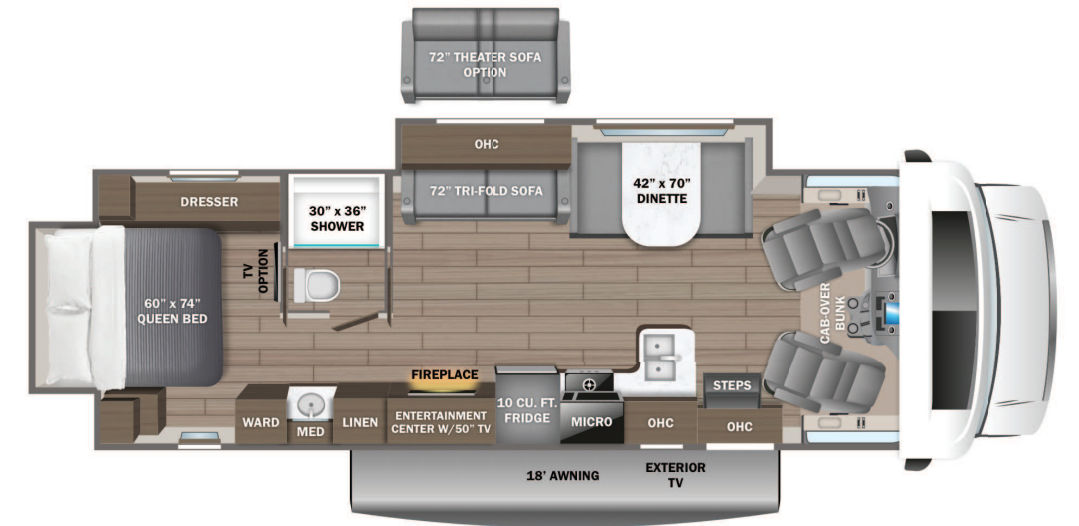

DIMENSIONS

Exterior height:.....140.00"
Exterior width:.....100.00"

CAPACITIES

Fresh water tank (gals.):...43.50
Gray water tank (gals.):...41.00
Black water/toilet tank (gals.):.....31.00
Propane (lbs.):.....41
Propane (gals.):.....9
Water heater (gals.):.....6.00

TIRES

Tire size (front):.....LT225/75R16E
Tire size (mid):.....
Tire size (rear):.....LT225/75R16E

Some dimensions may be rounded and may vary from the actual dimensions

***Weights may be estimated calculations and may vary from the actual weight

- refer to the vehicle weight labels for actual weights***

Floorplans, features and specifications are subject to change without notice.