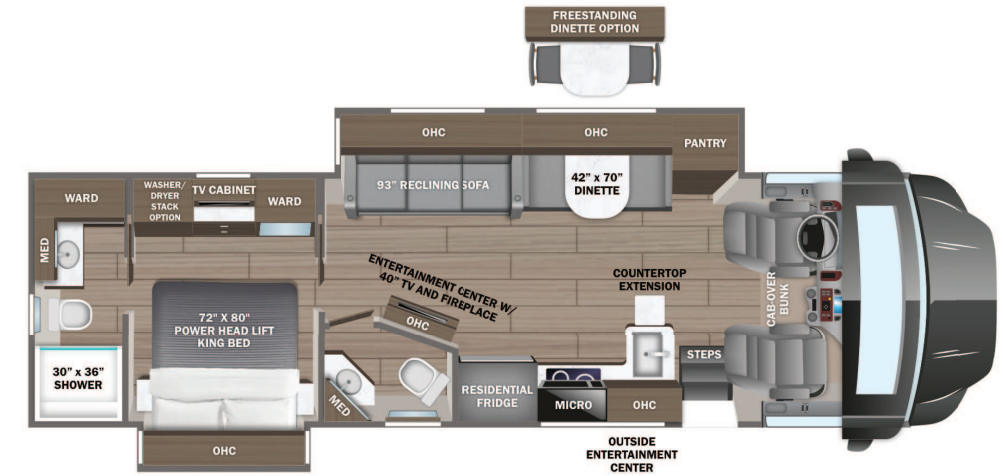

DIMENSIONS

Exterior height:.....160.00"
Exterior width:.....101.00"

CAPACITIES

Fresh water tank (gals.):...72.00
Gray water tank (gals.):...91.00
Black water/toilet tank (gals.):.....63.00
Propane (lbs.):.....0
Propane (gals.):.....0
Water heater (gals.):.....0.00

TIRES

Tire size (front):.....275/80R22.5G
Tire size (mid):.....
Tire size (rear):.....275/80R22.5G

Some dimensions may be rounded and may vary from the actual dimensions
Weights may be estimated calculations and may vary from the actual weight - refer to the vehicle weight labels for actual weights
Floorplans, features and specifications are subject to change without notice.