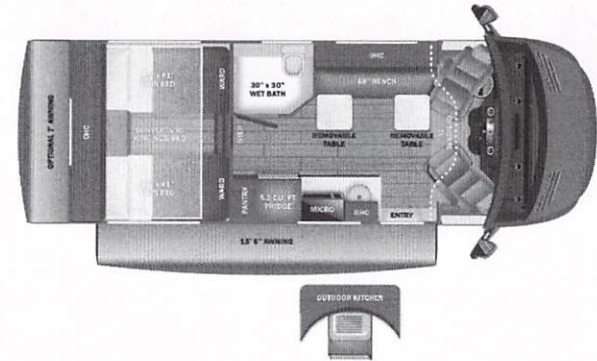

ENTEGRA
COACH

MN218538

Condor

Serial #: 1JSLECL0T1FS8083
Model: 23S CONDOR MHC
VIN#: W1X8N36Y3SN334855
Model Year: 2026 Dealer Name: LA MESA RV CENTER, INC.
1740 SOUTH MESA DRIVE
MESA, AZ 85210
USA

Manufacturer's Suggested Retail Price

$290,222.00

TOTAL AMOUNT DOES NOT INCLUDE STATE AND LOCAL TAXES OR LICENSE FEES. THE PRICE SHOWN ABOVE MAY OR MAY NOT BE REPRESENTATIVE OF THE ACTUAL SELLING PRICE OF SIMILAR RECREATIONAL VEHICLES IN YOUR AREA

Standard Equipment

Optional Equipment

THE FOLLOWING ITEMS ARE STANDARD ON THIS MODEL

OPTIONAL EQUIPMENT INSTALLED ON THIS VEHICLE BY MANUFACTURER

STANDARD EXTERIOR EQUIPMENT

STANDARD INTERIOR EQUIPMENT

- Base price 250,868.00
- GROTTO DECOR n/c
- CONIFER FULL PAINT 14,993.00
- USA STANDARDS n/c
- CUSTOMER VALUE PACKAGE 20,400.00
- CAB TV 675.00
- OUTDOOR KITCHEN 2,093.00
- NO POPTOP n/c
- PATIO AWNING n/c
- REAR AWNING 1,193.00

UNIT TOTAL 290,222.00

DEALER INSTALLED OPTIONS

MN218538

DIMENSIONS

Exterior height:.....132.00"
Exterior width:.....85.00"

CAPACITIES

Fresh water tank (gals.):...53.00
Gray water tank (gals.):...51.00
Black water/toilet tank (gals.):.....4.75
Propane (lbs.):.....40
Propane (gals.):.....9
Water heater (gals.):.....0.00

TIRES

Tire size (front):.....LT245/75R16E
Tire size (mid):.....
Tire size (rear):.....LT245/75R16E

Some dimensions may be rounded and may vary from the actual dimensions
Weights may be estimated calculations and may vary from the actual weight - refer to the vehicle weight labels for actual weights
Floorplans, features and specifications are subject to change without notice.

2+3
YEAR YEAR
WARRANTY