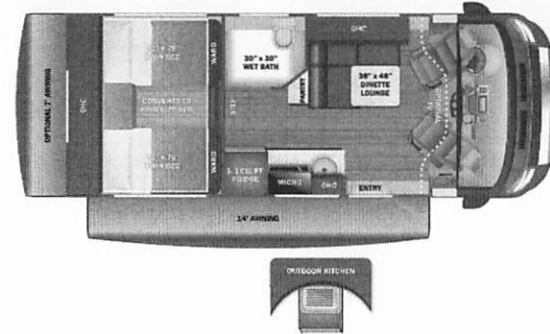

Manufacturer's Suggested Retail Price

$250,404.00

TOTAL AMOUNT DOES NOT INCLUDE STATE AND LOCAL TAXES OR LICENSE FEES. THE PRICE SHOWN ABOVE MAY OR MAY NOT BE REPRESENTATIVE OF THE ACTUAL SELLING PRICE OF SIMILAR RECREATIONAL VEHICLES IN YOUR AREA.