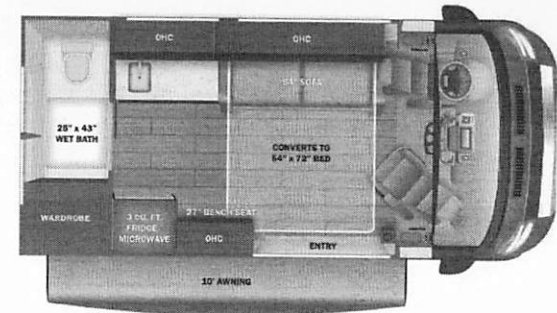

Manufacturer's Suggested Retail Price

$159,555.00

TOTAL AMOUNT DOES NOT INCLUDE STATE AND LOCAL TAXES OR LICENSE FEES. THE PRICE SHOWN ABOVE MAY OR MAY NOT BE REPRESENTATIVE OF THE ACTUAL SELLING PRICE OF SIMILAR RECREATIONAL VEHICLES IN YOUR AREA.