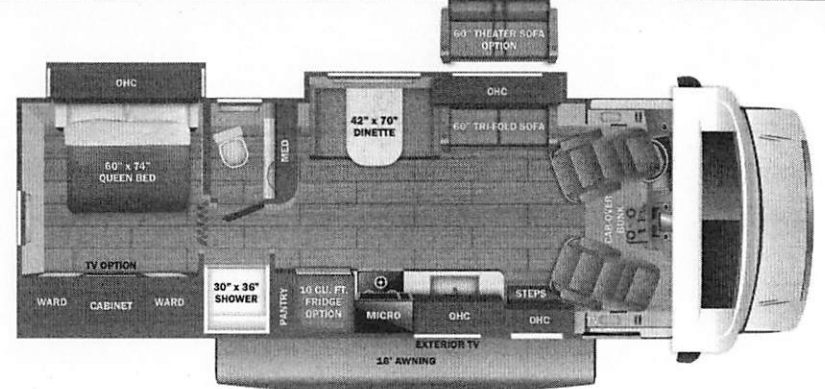

Manufacturer's Suggested Retail Price

$215,493.00

TOTAL AMOUNT DOES NOT INCLUDE STATE AND LOCAL TAXES OR LICENSE FEES. THE PRICE SHOWN ABOVE MAY OR MAY NOT BE REPRESENTATIVE OF THE ACTUAL SELLING PRICE OF SIMILAR RECREATIONAL VEHICLES IN YOUR AREA.