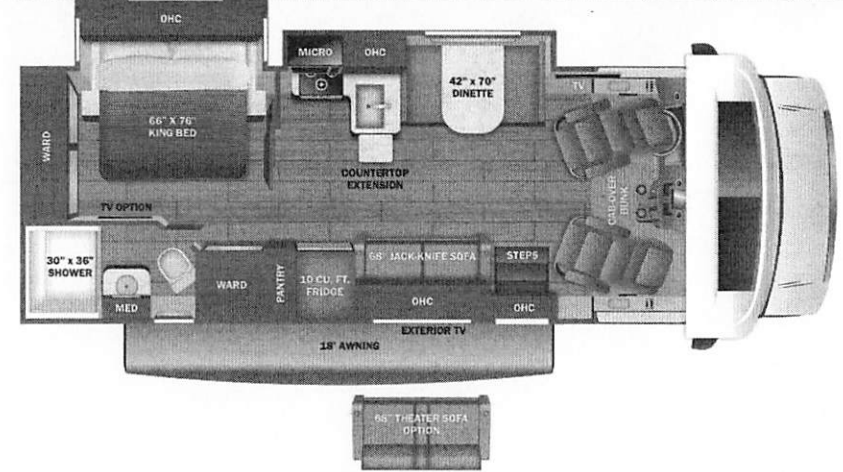

Manufacturer's Suggested Retail Price

$215,493.00

TOTAL AMOUNT DOES NOT INCLUDE STATE AND LOCAL TAXES OR LICENSE FEES. THE PRICE SHOWN ABOVE MAY OR MAY NOT BE REPRESENTATIVE OF THE ACTUAL SELLING PRICE OF SIMILAR RECREATIONAL VEHICLES IN YOUR AREA.