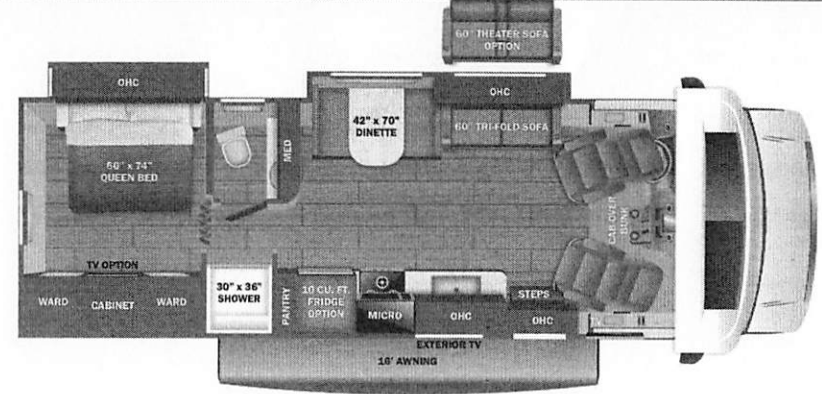

Manufacturer's Suggested Retail Price

$215,493.00

TOTAL AMOUNT DOES NOT INCLUDE STATE AND LOCAL TAXES OR LICENSE FEES. THE PRICE SHOWN ABOVE MAY OR MAY NOT BE REPRESENTATIVE OF THE ACTUAL SELLING PRICE OF SIMILAR RECREATIONAL VEHICLES IN YOUR AREA.