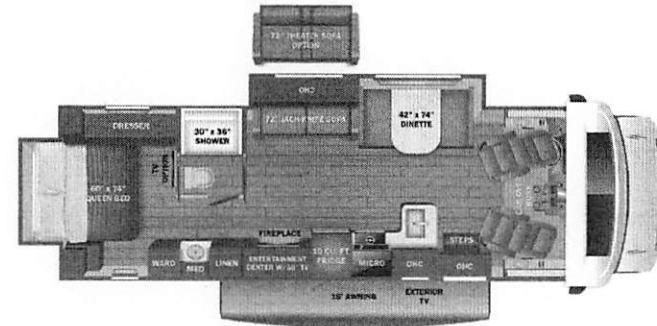

Manufacturer's Suggested Retail Price

$207,385.00

TOTAL AMOUNT DOES NOT INCLUDE STATE AND LOCAL TAXES OR LICENSE FEES. THE PRICE SHOWN ABOVE MAY OR MAY NOT BE REPRESENTATIVE OF THE ACTUAL SELLING PRICE OF SIMILAR RECREATIONAL VEHICLES IN YOUR AREA.