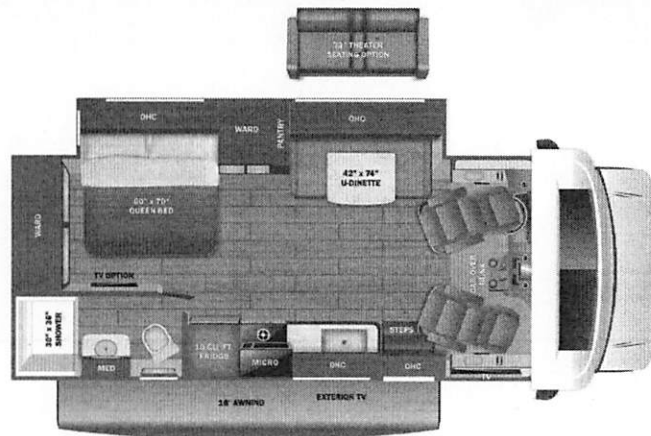

Manufacturer's Suggested Retail Price

$176,117.00

TOTAL AMOUNT DOES NOT INCLUDE STATE AND LOCAL TAXES OR LICENSE FEES. THE PRICE SHOWN ABOVE MAY OR MAY NOT BE REPRESENTATIVE OF THE ACTUAL SELLING PRICE OF SIMILAR RECREATIONAL VEHICLES IN YOUR AREA.