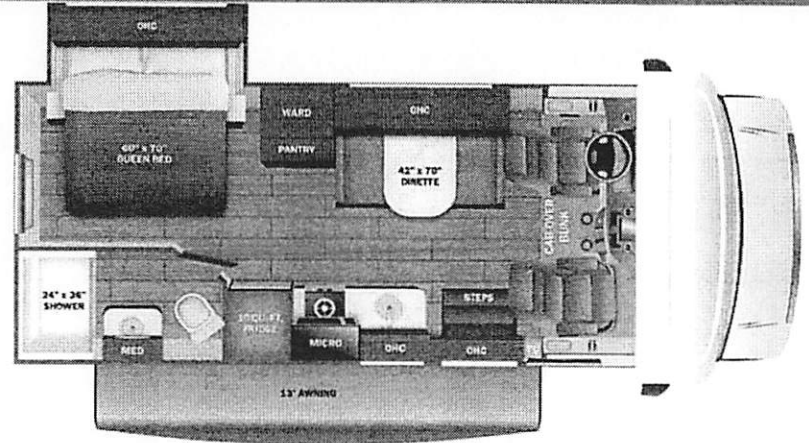

Standard Equipment

Optional Equipment

THE FOLLOWING ITEMS ARE STANDARD ON THIS MODEL

OPTIONAL EQUIPMENT INSTALLED ON THIS VEHICLE BY MANUFACTURER

1. **STANDARD INTERIOR EQUIPMENT**
2. Remote-controlled, side-view mirrors
   - H8 start assist
   - Tilt steering wheel
   - Cruise control
   - Electronic stability control
   - Traction control
   - Secur-Lock® anti-theft ignition
   - Power windows and door locks
   - Auxiliary start switch
   - Driver and passenger airbags
   - Overhead bunk with 750 lb. capacity
   - 64 in. ceiling height
   - High-intensity, recessed LED ceiling lights
   - Ball-bearing drawer guides
   - 42 in. x 70 in. U-shaped dinette (22AF, 22EF)
   - Entegra-exclusive, easy-operation legless dinette table (22CF, 31FF, 20CF)
   - 48 in. dinette bench with removable table (22TF)
   - 2-point lap safety belts in all designated seating locations
   - Interior entrance door grab handle
   - Interior command center
   - Pleated blackout shades
   - 13,500 BTU ducted A/C
   - 30,000 BTU auto-ignition furnace
   - 42K BTU Suburban On-Demand HW Heater
   - 10 cu. ft. 12V refrigerator
   - 2 burner cooktop with flush cover
   - Convection microwave oven
   - Stainless steel kitchen sink
   - 54 in. x 77 in. U-dinette converts to bed (20LF)
   - Queen-size bed with bedspread (22AF, 22CF, 31FF, 20KF)
   - (2) twin-size beds with filler cushion convert to king-size bed (22TF)
   - Large wardrobes (select models)
   - Bunks with industry-exclusive 300 lb. capacity each (31FF)
   - Shower with decorative ABS surround
   - Stainless steel bathroom sink
   - Toilet with foot flush
   - Smoke alarm
   - Carbon monoxide detector
   - Fire extinguisher

- Base price 126,968.00
- AVALON DECOR n/c
- USA STANDARDS n/c
- 27 FORD E35 12500 158* n/c
- 7.3L V8 309 n/c
- CUSTOMER VALUE PACKAGE 9,750.00
- NO HYDRAULIC AUTO LEVELING JACKS n/c
- STANDARD HOUSE BATTERY n/c
- NO SOLAR PANEL n/c

DIMENSIONS

- Exterior height:.....138.00"
- Exterior width:.....100.00"
- Tire size (front):.....LT225/75R16E
- Tire size (mid):.....
- Tire size (rear):.....LT225/75R16E

CAPACITIES

- Fresh water tank (gals.):...43.50
- Gray water tank (gals.):...40.00
- Black water/toilet tank (gals.):...31.00
- Propane (lbs.):...41
- Propane (gals.):...9
- Water heater (gals.):...6.00

TIRES

UNIT TOTAL **136,718.00**

DEALER INSTALLED OPTIONS

MN225479

Some dimensions may be rounded and may vary from the actual dimensions
Weights may be estimated calculations and may vary from the actual weight - refer to the vehicle weight labels for actual weights
Floorplans, features and specifications are subject to change without notice.