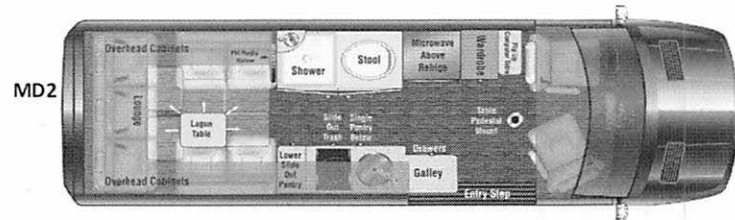

MIDWEST AUTOMOTIVE DESIGNS

Unit Number	8088
Chassis Number	W1X8ED6YXLT024253

FLOOR PLAN

☐	MD2	N/C
☒	MD4	$2,845
☐	MD2 Loft Bed With Dinette Below	$5,990
☐	MD4 Loft Bed With Lounge Below	$8,835

INTERIOR COLORS

☒	Milkweed With Ash Wood	N/C
☐	Milkweed With Walnut Burl	N/C
☐	Milkweed With Black Denali	N/C
☐	Sand With Walnut Burl	N/C
☐	Sand With Black Denali	N/C
☐	Graphite With Black Denali	N/C

SEATING STYLE

☒	Maybach Seating Pattern	N/C
☐	SLS Double Needle Diamond Pattern	$2,245

PIPING AND STICH COLOR

☐	Same As Interior	N/C
☒	Contrast To Match Wood	N/C

WOOD FINISH

☐	High Gloss Wood Finish	N/C
☒	Satin Interior Wood Finish	$2,245

EXTERIOR COLOR

☐	Arctic White	N/C
☒	Metallic Silver	$1,945
☐	Jet Black	$1,945
☐	Other (OEM Color)	$1,945
☐	Custom Paint or Satin Exterior Finish	$11,995

AVAILABLE OPTIONS

☐	New Molded Low Profile Spoiler	$1,495
☐	60,000 BTU Rear 12V Heat & AC System	$7,485
☐	4 Camera System With Dash Monitor	$1,945
☐	Wireless Internet Router & Apple TV	$2,545
☐	600 Amp HR Lithium Eco-Freedom Pkg.	$19,495
☐	Complete Roof Rack w/ Ladder	$6,895
☐	VB Air Ride System	$14,845
☐	Weekender PKG	$21,540

CHASSIS

☒	RWD 3500 170EXT 3.0L Turbo diesel	N/C
☒	4x4 Chassis Upgrade	$14,995
☒	All Terrain Off Road Tires 16" Black Rims	$3,945

TRANSPORTATION

☐	Factory Pick-Up	$1,495
☐	Driven	$2.25/Mile
☒	Trucked	$2.85/Mile

Base Price	$175,495
Options Total	$25,775
Destination Charge FOB Elkhart IN	$3,995
Balance Due Upon Completion	$205,265

Midwest Automotive Designs

1826 Leer Dr, Elkhart, IN 46514
Phone: (574) 522-4878
Fax: (574) 522-5828

Comments

This is provided as an information resource only. Previous owner(s) may have removed, altered or changed equipment after the unit was originally delivered.

*I acknowledge that this is a firm order to schedule for production

*Prices are subject to change without notice