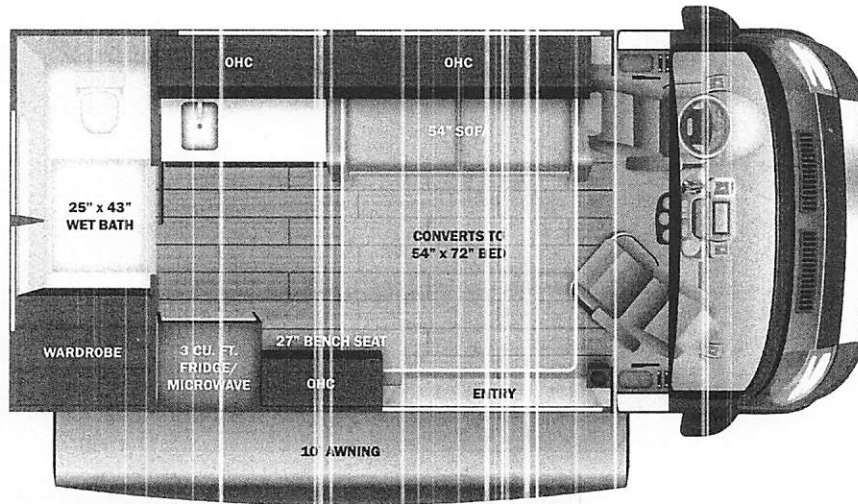

Manufacturer's Suggested Retail Price $157,650.00

TOTAL AMOUNT DOES NOT INCLUDE STATE AND LOCAL TAXES OR LICENSE FEES. THE PRICE SHOWN ABOVE MAY OR MAY NOT BE REPRESENTATIVE OF THE ACTUAL SELLING PRICE OF SIMILAR RECREATIONAL VEHICLES IN YOUR AREA.

DIMENSIONS

Exterior height:.....111.00"
Exterior width:.....83.00"

CAPACITIES

Fresh water tank (gals.):...21.00
Gray water tank (gals.):...24.00
Black water/toilet tank (gals.):.....4.75
Propane (lbs.):.....0
Propane (gals.):.....0
Water heater (gals.):.....0.00

TIRES

Tire size (front):.....LT235/75R16E
Tire size (mid):.....
Tire size (rear):.....LT235/75R16E

Some dimensions may be rounded and may vary from the actual dimensions*
*Weights may be estimated calculations and may vary from the actual weight
- refer to the vehicle weight labels for actual weights***
Floorplans, features and specifications are subject to change without notice.*