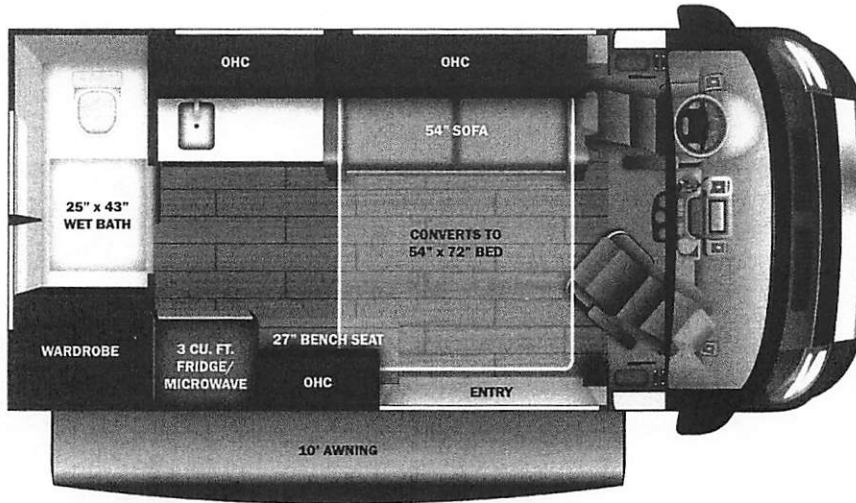

VALUE PACKAGE
awning with LED light strip
GEN-1 hydronic water and heating

enger seat with 6-way adjustment
Connect 2.0 4G/Wi-Fi/digital TV
Coleman®-Mach® 10 air conditioner
er spring

UNIT TOTAL 157,650.00

## DIMENSIONS

Exterior height:.....111.00"  
Exterior width:.....83.00"