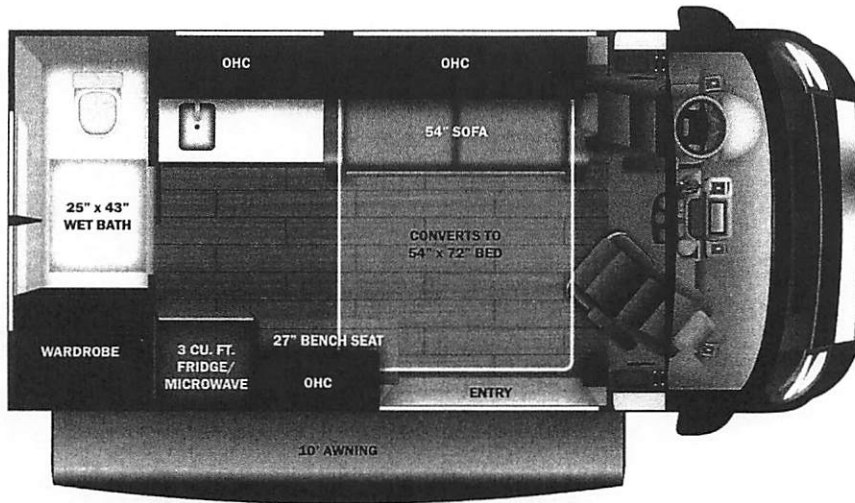

### STANDARD INTERIOR EQUIPMENT

- 10.1 in. Uconnect® 5 NAV infotainment center with Apple CarPlay® and Android Auto™
- Power folding/heated side-view mirrors
- Push-button start
- ParkView® rear backup camera with dynamic gridlines
- Blind spot monitoring with rear cross path detection
- LaneSense® lane departure warning with lane keep assist
- Forward collision warning with active braking
- Crosswind assist
- Electronic stability control
- Pedestrian/cyclist emergency braking
- Traffic sign information
- Drowsy driver detection
- Rain-sensitive windshield wipers
- Automatic high-beam headlights
- Cruise control
- Driver and passenger airbags
- Wireless charging pad
- Power windows and door locks
- Privacy shades for cab windows
- Remote keyless entry
- Custom-molded ABS interior wall panels
- Soft-touch vinyl ceiling
- High-intensity LED ceiling lights
- Residential vinyl flooring
- Interior command center
- Side screen door with magnetic and zipper close offs
- Sliding vented windows
- Decorative window valances with day/night roller shades
- Rear magnetic privacy shades
- Removable privacy shade for sliding door window
- Adjustable table with multiple mounts
- Seatbelts for driver/passenger seats and select cab locations
- 32 in. Overhead TV
- JBL® Flip 6 removable wireless Bluetooth speaker
- 3 cu. ft. refrigerator/freezer
- Microwave
- Portable induction cooktop
- Stainless-steel sink with cover
- Pressed countertops
- 54 in. sofa converts to 54 in. x 72 in. bed
- Bathroom wardrobe
- Shower with magnetic curtain surround
- Aqua View® SHOWERMISER™ water management system
- Cassette toilet
- Medicine cabinet with mirror
- Powered roof vent in bathroom
- Smoke alarm
- Carbon monoxide detector
- Fire extinguisher

Base price	144,300.00
HARVEST DECOR	n/c
USA STANDARDS	n/c
CUSTOMER VALUE PACKAGE	13,350.00
200W SOLAR	743.00

UNIT TOTAL **158,393.00**

DEALER INSTALLED OPTIONS

### DIMENSIONS

Exterior height:.....111.00"  
Exterior width:.....83.00"