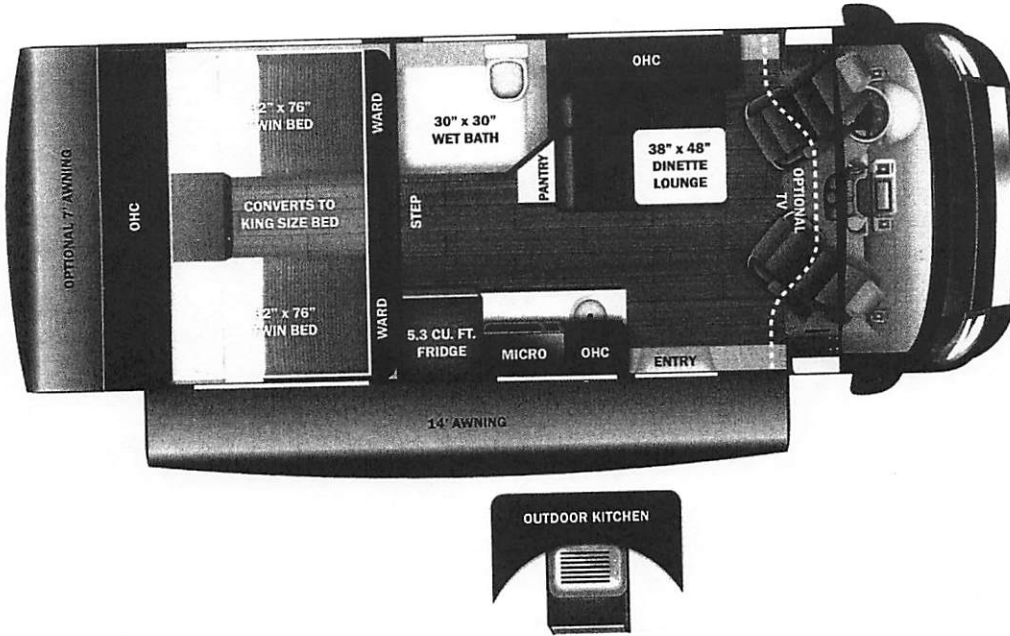

Manufacturer's Suggested Retail Price $248,004.00

TOTAL AMOUNT DOES NOT INCLUDE STATE AND LOCAL TAXES OR LICENSE FEES. THE PRICE SHOWN ABOVE MAY OR MAY NOT BE REPRESENTATIVE OF THE ACTUAL SELLING PRICE OF SIMILAR RECREATIONAL VEHICLES IN YOUR AREA.

DIMENSIONS

Exterior height:.....133.00"
Exterior width:.....85.00"

CAPACITIES

Fresh water tank (gals.):...53.00
Gray water tank (gals.):...51.00
Black water/toilet tank (gals.):.....4.75
Propane (lbs.):.....20
Propane (gals.):.....4
Water heater (gals.):.....0.00

TIRES

Tire size (front):.....205/75R16C
Tire size (mid):.....
Tire size (rear):.....205/75R16C

Some dimensions may be rounded and may vary from the actual dimensions
***Weights may be estimated calculations and may vary from the actual weight
- refer to the vehicle weight labels for actual weights***
Floorplans, features and specifications are subject to change without notice.