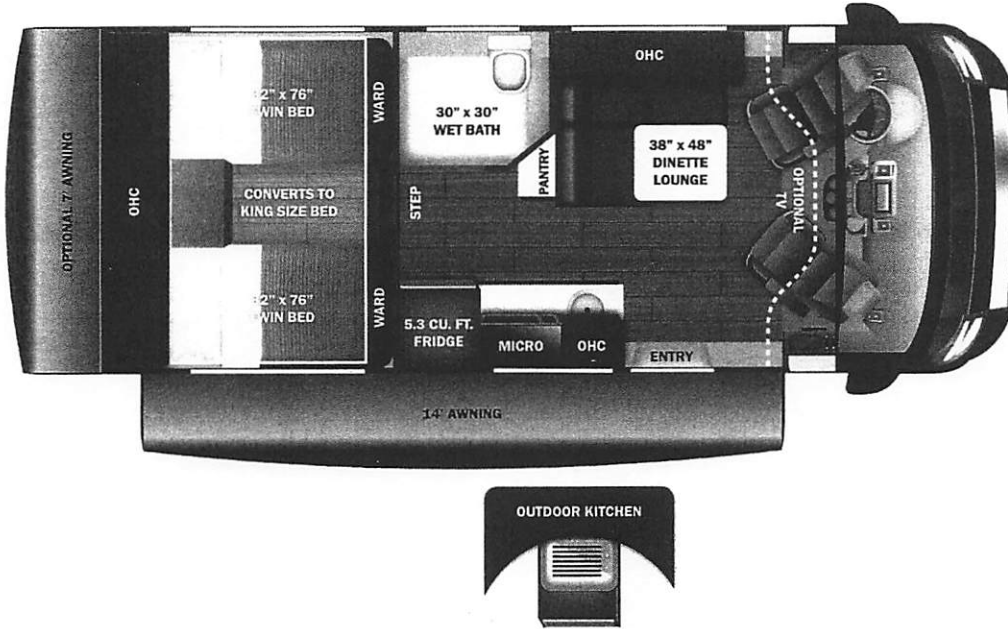

Manufacturer's Suggested Retail Price $248,004.00

TOTAL AMOUNT DOES NOT INCLUDE STATE AND LOCAL TAXES OR LICENSE FEES. THE PRICE SHOWN ABOVE MAY OR MAY NOT BE REPRESENTATIVE OF THE ACTUAL SELLING PRICE OF SIMILAR RECREATIONAL VEHICLES IN YOUR AREA.

DIMENSIONS

Exterior height:.....133.00"
Exterior width:.....85.00"

CAPACITIES

Fresh water tank (gals.):...53.00
Gray water tank (gals.):...51.00
Black water/toilet tank (gals.):.....4.75
Propane (lbs.):.....20
Propane (gals.):.....4
Water heater (gals.):.....0.00

TIRES

Tire size (front):.....205/75R16C
Tire size (mid):.....
Tire size (rear):.....205/75R16C

Some dimensions may be rounded and may vary from the actual dimensions
**Weights may be estimated calculations and may vary from the actual weight
- refer to the vehicle weight labels for actual weights**
Floorplans, features and specifications are subject to change without notice.