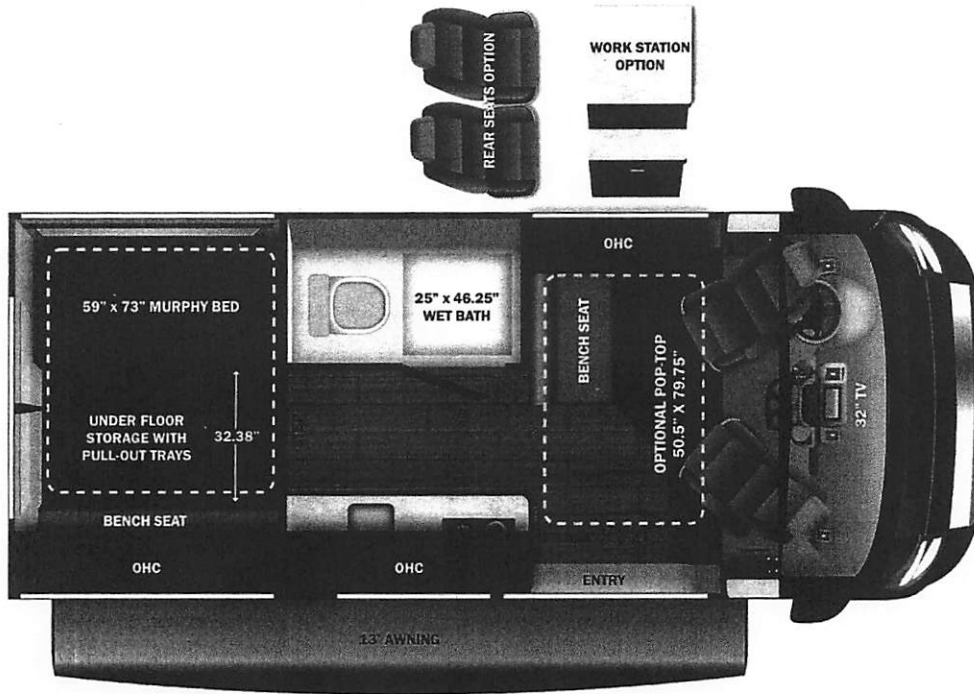

Manufacturer's Suggested Retail Price $185,393.00

TOTAL AMOUNT DOES NOT INCLUDE STATE AND LOCAL TAXES OR LICENSE FEES. THE PRICE SHOWN ABOVE MAY OR MAY NOT BE REPRESENTATIVE OF THE ACTUAL SELLING PRICE OF SIMILAR RECREATIONAL VEHICLES IN YOUR AREA.

lb

DIMENSIONS

Exterior height:.....111.00"
Exterior width:.....83.00"

CAPACITIES

Fresh water tank (gals.):...21.00
Gray water tank (gals.):...20.00
Black water/toilet tank (gals.):.....10.00
Propane (lbs.):.....20
Propane (gals.):.....4
Water heater (gals.):.....0.00

TIRES

Tire size (front):.....LT225/75R16E
Tire size (mid):.....
Tire size (rear):.....LT225/75R16E

*Some dimensions may be rounded and may vary from the actual dimensions***
Weights may be estimated calculations and may vary from the actual weight
- refer to the vehicle weight labels for actual weights***
Floorplans, features and specifications are subject to change without notice.*