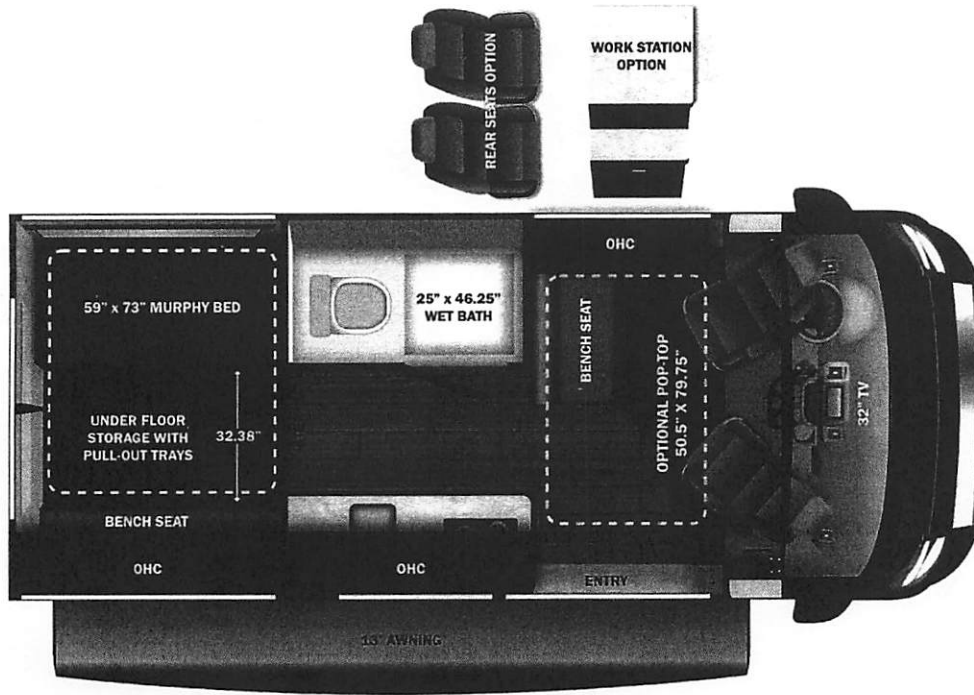

Manufacturer's Suggested Retail Price $185,393.00

TOTAL AMOUNT DOES NOT INCLUDE STATE AND LOCAL TAXES OR LICENSE FEES. THE PRICE SHOWN ABOVE MAY OR MAY NOT BE REPRESENTATIVE OF THE ACTUAL SELLING PRICE OF SIMILAR RECREATIONAL VEHICLES IN YOUR AREA.

DIMENSIONS

Exterior height:.....111.00"
Exterior width:.....83.00"

CAPACITIES

Fresh water tank (gals.):...21.00
Gray water tank (gals.):...20.00
Black water/toilet tank (gals.):.....10.00
Propane (lbs.):.....20
Propane (gals.):.....4
Water heater (gals.):.....0.00

TIRES

Tire size (front):.....LT225/75R16E
Tire size (mid):.....
Tire size (rear):.....LT225/75R16E

Some dimensions may be rounded and may vary from the actual dimensions

**Weights may be estimated calculations and may vary from the actual weight

- refer to the vehicle weight labels for actual weights**

Floorplans, features and specifications are subject to change without notice.