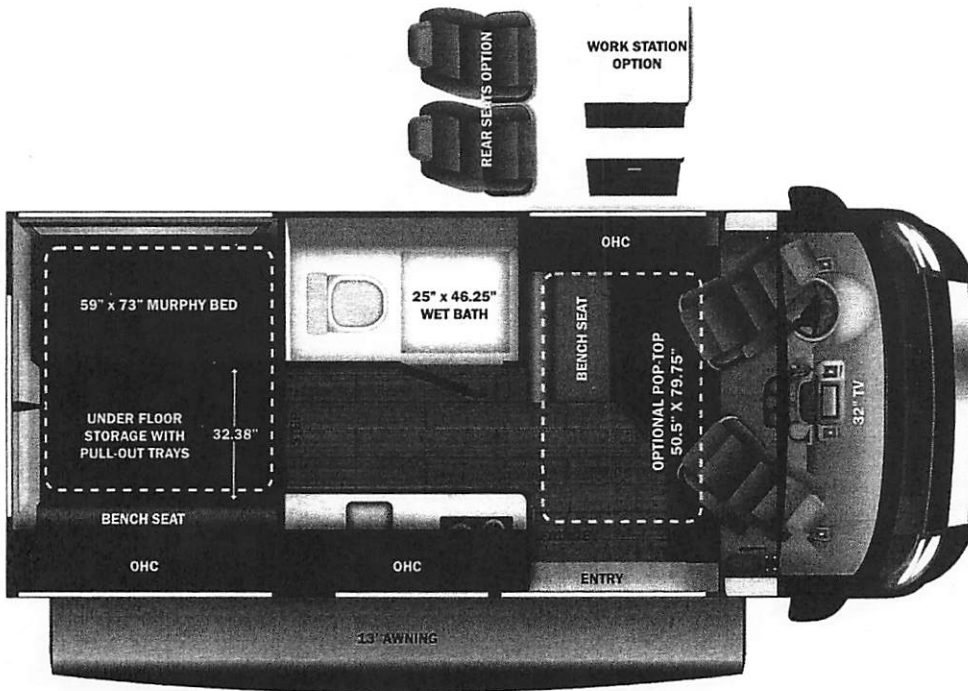

Base price	171,300.00
USA STANDARDS	n/c
CUSTOMER VALUE PACKAGE	11,250.00
NO POPTOP	n/c
REAR SEATS	2,843.00

UNIT TOTAL **185,393.00**

DEALER INSTALLED OPTIONS

### DIMENSIONS

Exterior height:.....111.00"  
 Exterior width:.....83.00"