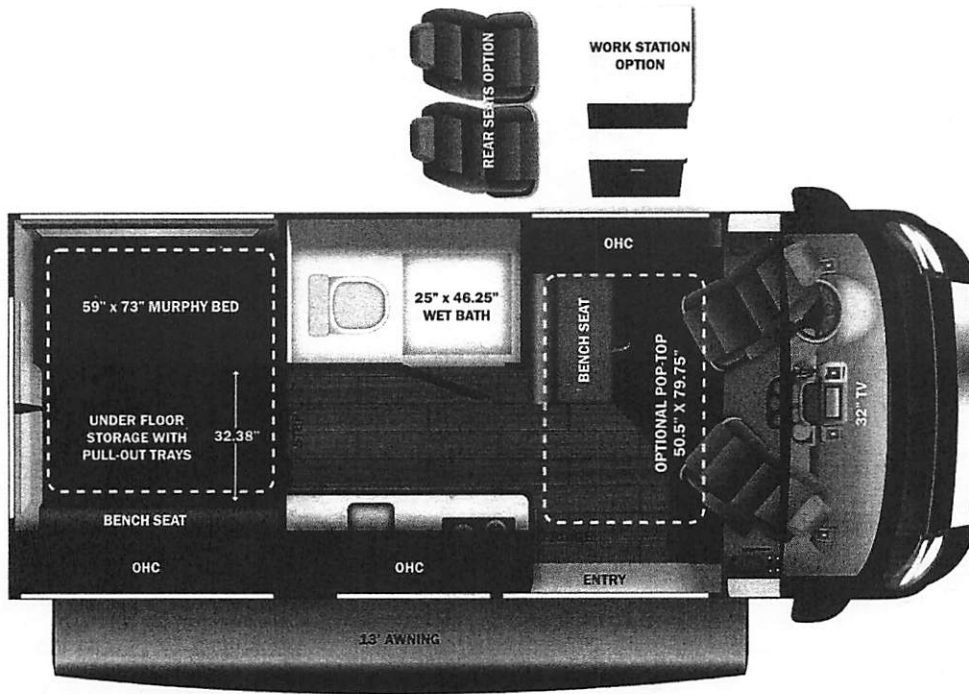

Base price	171,300.00
USA STANDARDS	n/c
CUSTOMER VALUE PACKAGE	11,250.00
WORKSTATION	443.00
NO POPTOP	n/c

UNIT TOTAL **182,993.00**

DEALER INSTALLED OPTIONS

### DIMENSIONS

Exterior height:.....111.00"  
 Exterior width:.....83.00"